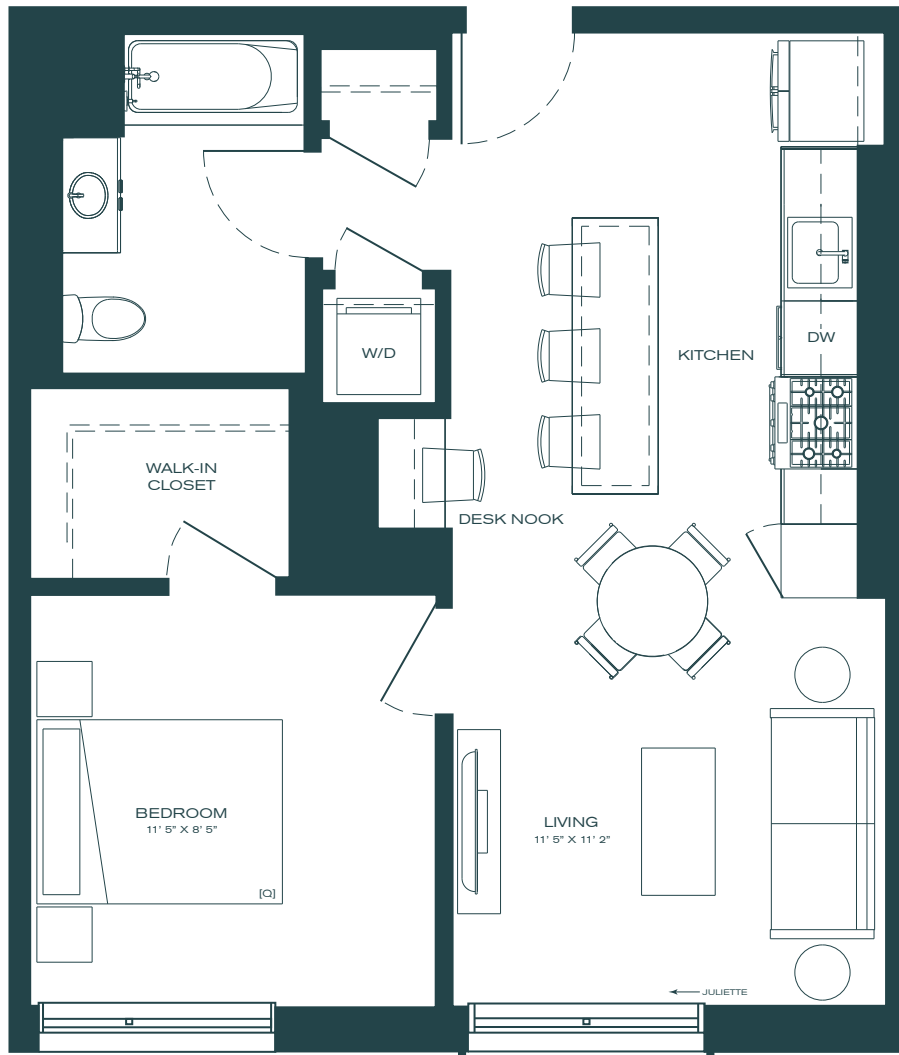

PORTER

Unit

B3.1L

1 Bed

1 Bath

667 SF

Unit #	Rent	Move In	Notes
_____	_____	_____	_____
_____	_____	_____	_____

managed by
BOZZUTO

Floorplans are artist's rendering. All dimensions are approximate. Actual product and specifications may vary in dimension or detail. Not all features are available in every apartment. Prices and availability are subject to change.