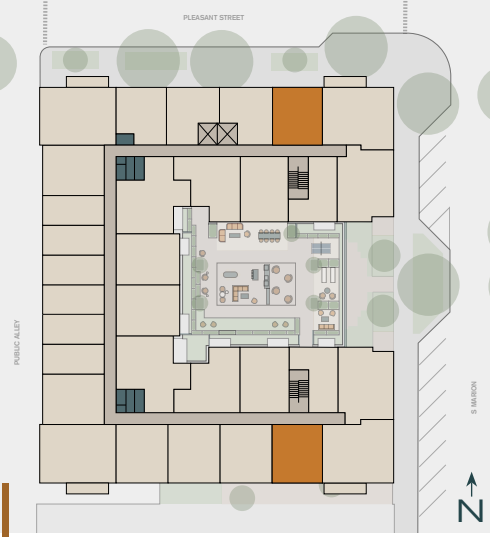

PORTER

Unit

B3.1L

1 Bed

1 Bath

667 SF

Unit #	Rent	Move In	Notes
_____	_____	_____	_____
_____	_____	_____	_____

managed by
BOZZUTO

Floorplans are artist's rendering. All dimensions are approximate. Actual product and specifications may vary in dimension or detail. Not all features are available in every apartment. Prices and availability are subject to change.