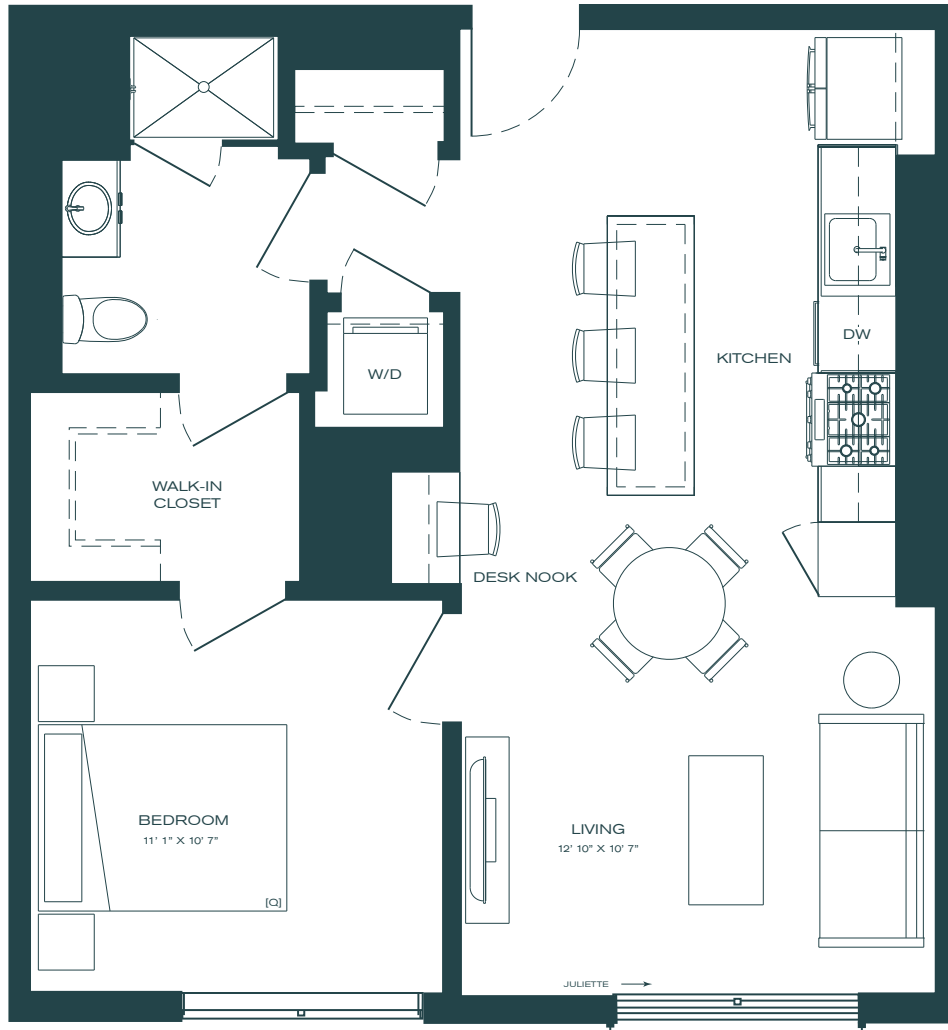

PORTER

Unit

B3.2L

1 Bed

1 Bath

674 SF

Unit #	Rent	Move In	Notes
_____	_____	_____	_____
_____	_____	_____	_____

managed by
BOZZUTO

Floorplans are artist's rendering. All dimensions are approximate. Actual product and specifications may vary in dimension or detail. Not all features are available in every apartment. Prices and availability are subject to change.