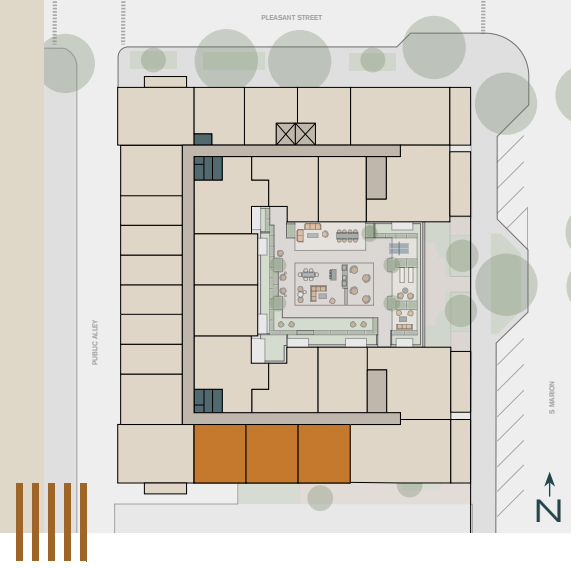

PORTER

Unit

B3.2L

1 Bed

1 Bath

674 SF

Unit #	Rent	Move In	Notes
_____	_____	_____	_____
_____	_____	_____	_____

managed by
BOZZUTO

Floorplans are artist's rendering. All dimensions are approximate. Actual product and specifications may vary in dimension or detail. Not all features are available in every apartment. Prices and availability are subject to change.