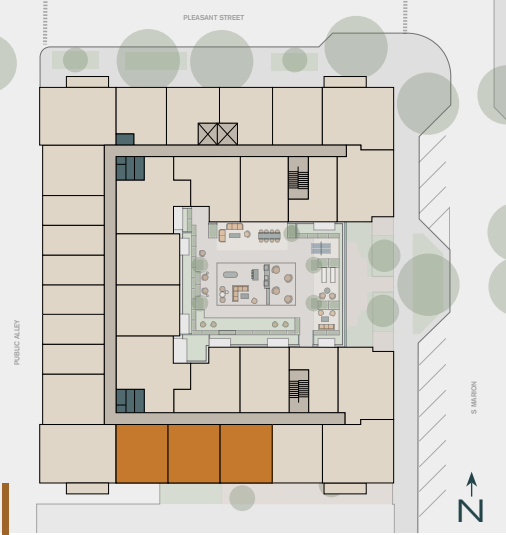

PORTER

Unit

B3L

1 Bed

1 Bath

691 SF

Unit #	Rent	Move In	Notes
_____	_____	_____	_____
_____	_____	_____	_____

managed by
BOZZUTO

Floorplans are artist's rendering. All dimensions are approximate. Actual product and specifications may vary in dimension or detail. Not all features are available in every apartment. Prices and availability are subject to change.