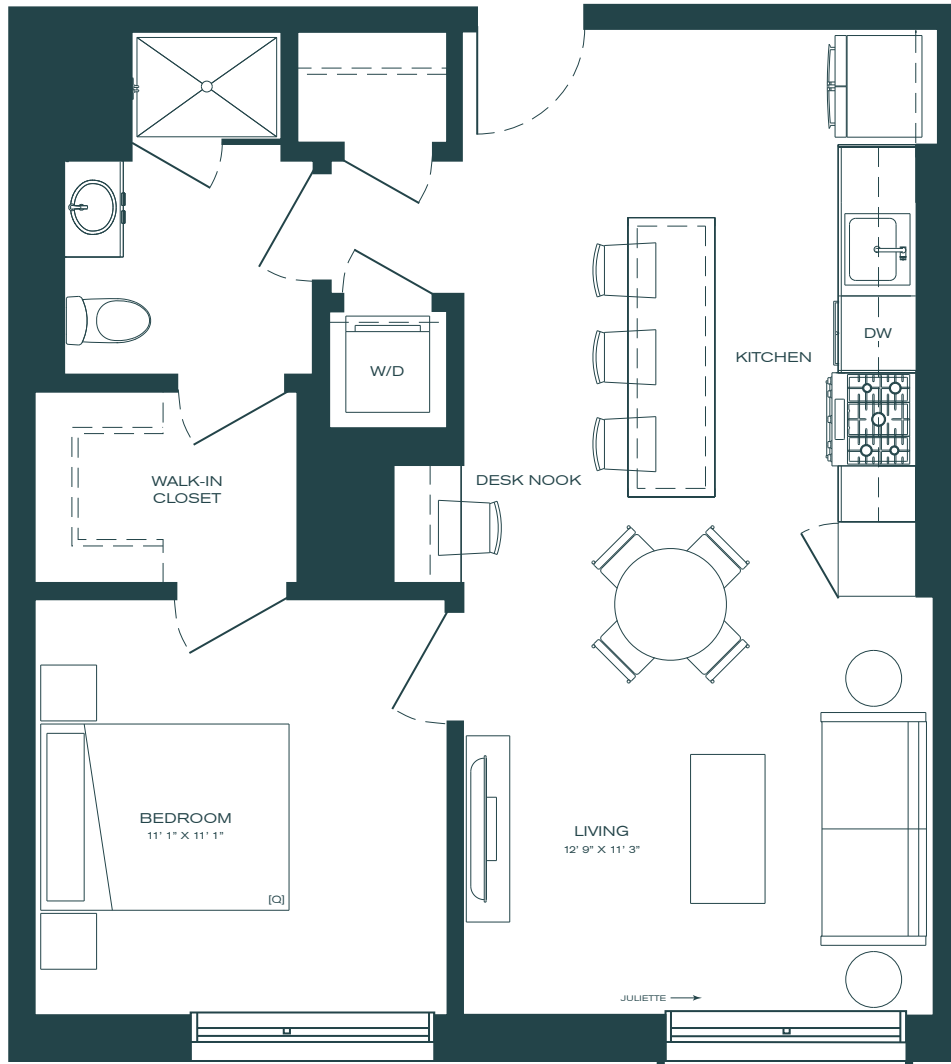

PORTER

Unit

B3L

1 Bed

1 Bath

691 SF

Unit #	Rent	Move In	Notes
_____	_____	_____	_____
_____	_____	_____	_____

managed by
BOZZUTO

Floorplans are artist's rendering. All dimensions are approximate. Actual product and specifications may vary in dimension or detail. Not all features are available in every apartment. Prices and availability are subject to change.