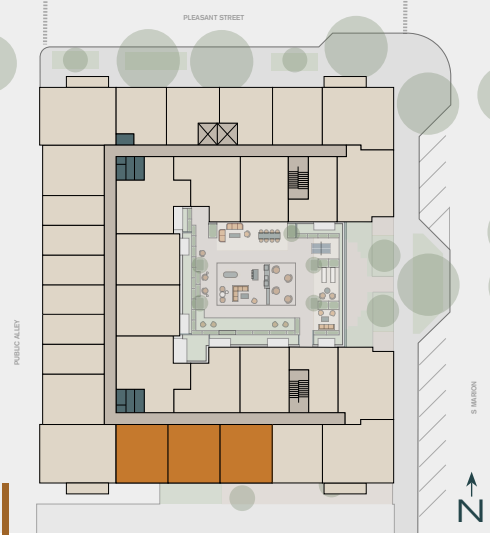

PORTER

## Unit

1 Bed

1 Bath

691 SF

Unit #	Rent	Move In	Notes
_____	_____	_____	_____
_____	_____	_____	_____

managed by  
**BOZZUTO**

Floorplans are artist's rendering. All dimensions are approximate. Actual product and specifications may vary in dimension or detail. Not all features are available in every apartment. Prices and availability are subject to change.