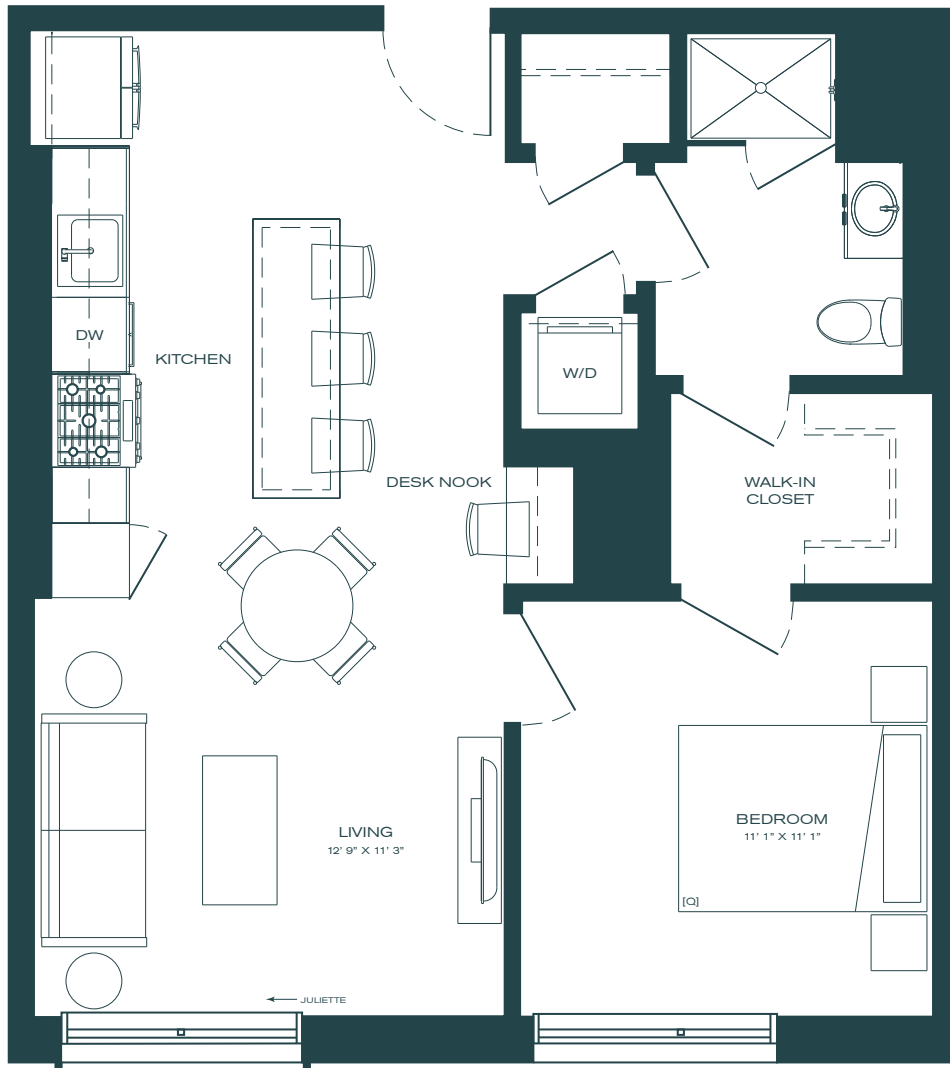

PORTER

# B3R

## Unit

1 Bed

1 Bath

691 SF

Unit #	Rent	Move In	Notes
_____	_____	_____	_____
_____	_____	_____	_____

managed by  
**BOZZUTO**

Floorplans are artist's rendering. All dimensions are approximate. Actual product and specifications may vary in dimension or detail. Not all features are available in every apartment. Prices and availability are subject to change.