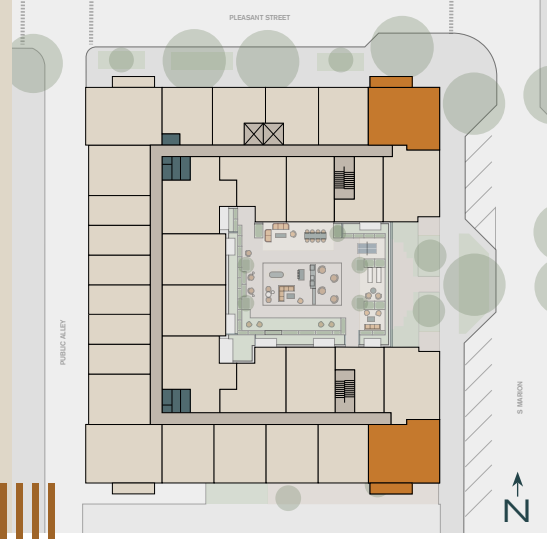

PORTER

C5L

Unit

2 Bed

2 Bath

959 - 968 SF

Unit #	Rent	Move In	Notes
_____	_____	_____	_____
_____	_____	_____	_____

managed by
BOZZUTO

Floorplans are artist's rendering. All dimensions are approximate. Actual product and specifications may vary in dimension or detail. Not all features are available in every apartment. Prices and availability are subject to change.