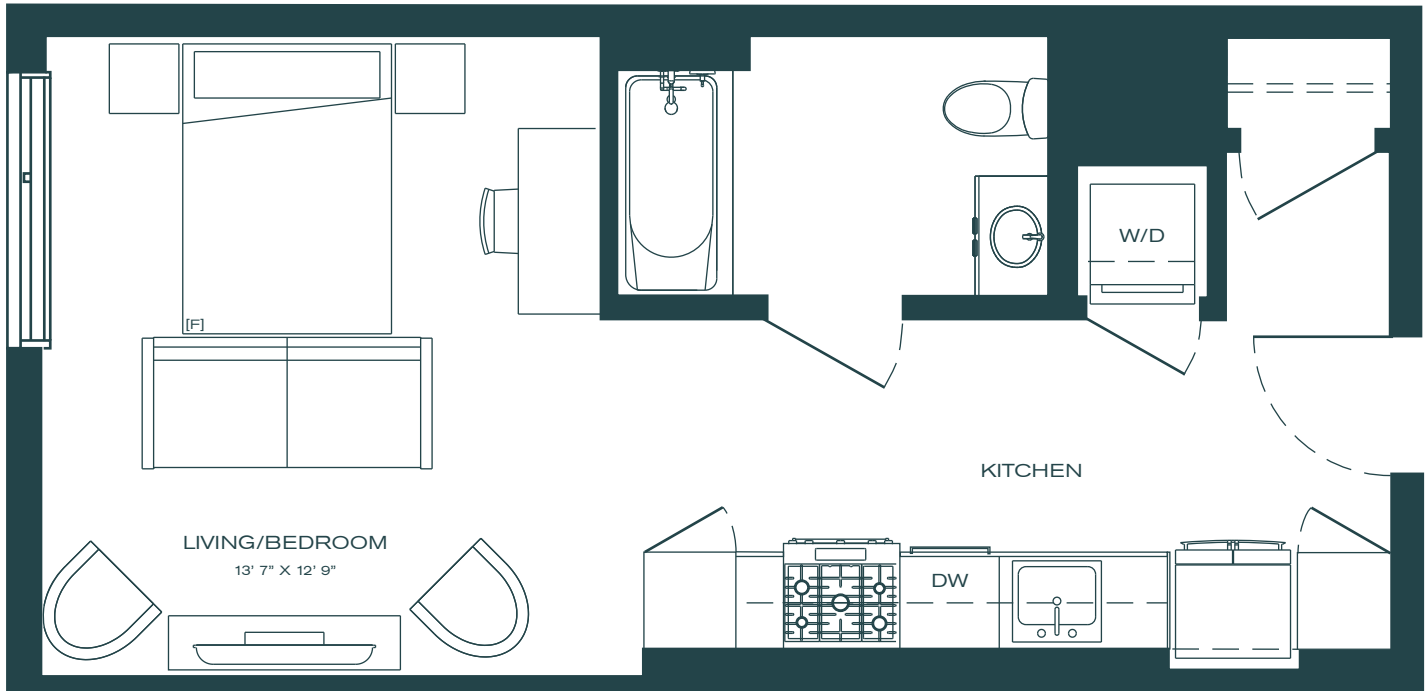

PORTER

Unit

A1.1

Studio

1 Bath

429 SF

Unit #	Rent	Move In	Notes
_____	_____	_____	_____
_____	_____	_____	_____

managed by
BOZZUTO

Floorplans are artist's rendering. All dimensions are approximate. Actual product and specifications may vary in dimension or detail. Not all features are available in every apartment. Prices and availability are subject to change.