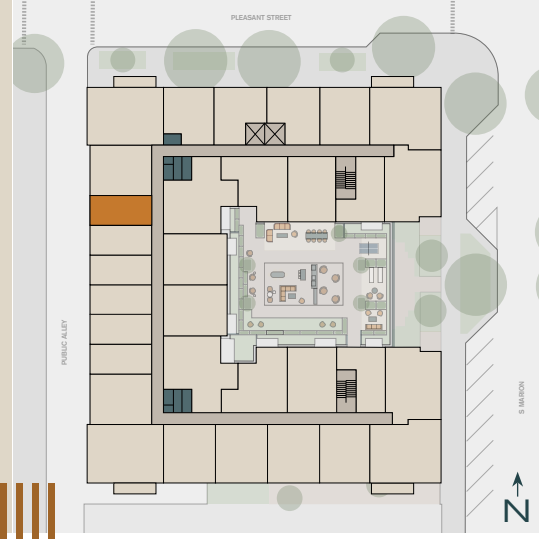

PORTER

Unit

A1.1

Studio

1 Bath

429 SF

Unit #	Rent	Move In	Notes
_____	_____	_____	_____
_____	_____	_____	_____

managed by
BOZZUTO

Floorplans are artist's rendering. All dimensions are approximate. Actual product and specifications may vary in dimension or detail. Not all features are available in every apartment. Prices and availability are subject to change.