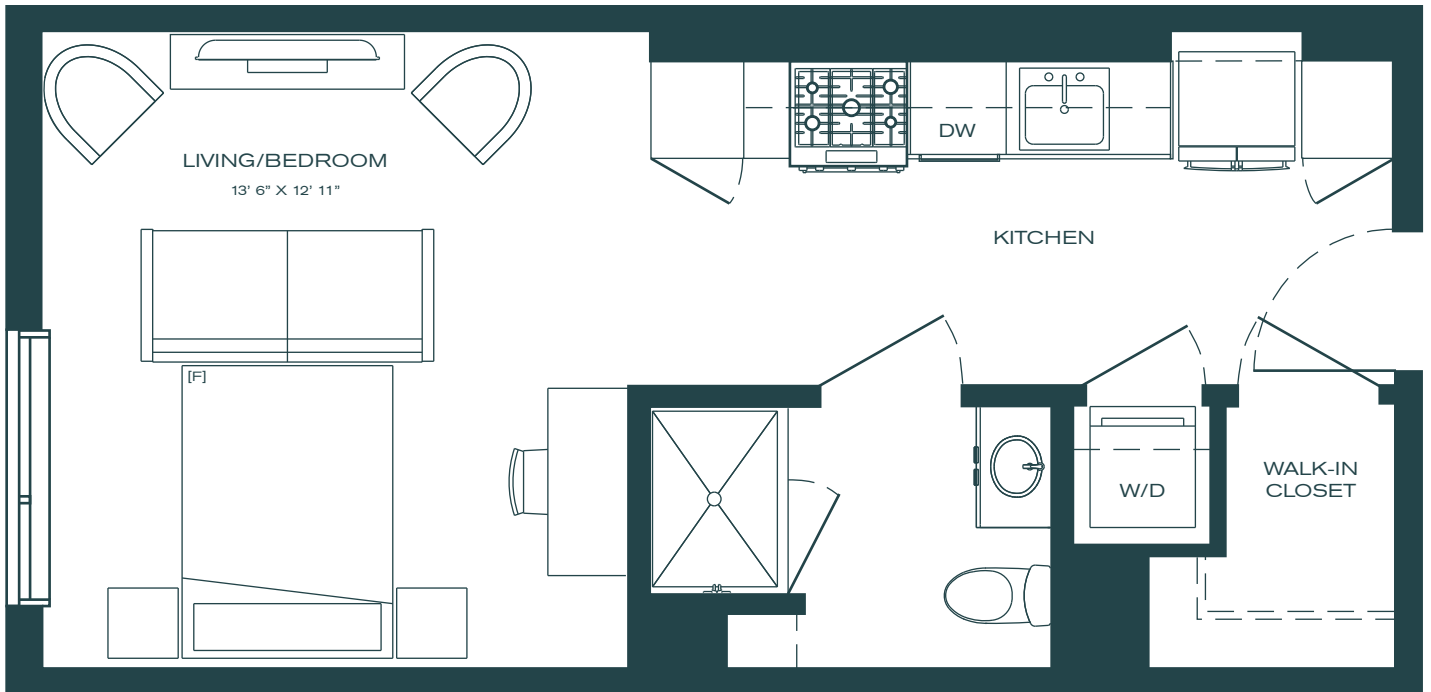

PORTER

A1

Unit

Studio

1 Bath

427 SF

Unit #	Rent	Move In	Notes
_____	_____	_____	_____
_____	_____	_____	_____

managed by
BOZZUTO

Floorplans are artist's rendering. All dimensions are approximate. Actual product and specifications may vary in dimension or detail. Not all features are available in every apartment. Prices and availability are subject to change.