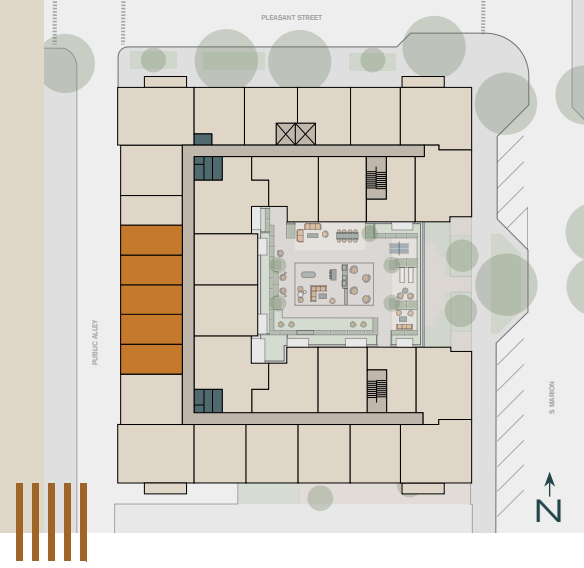

PORTER

A1

Unit

Studio

1 Bath

427 SF

Unit #	Rent	Move In	Notes
_____	_____	_____	_____
_____	_____	_____	_____

managed by
BOZZUTO

Floorplans are artist's rendering. All dimensions are approximate. Actual product and specifications may vary in dimension or detail. Not all features are available in every apartment. Prices and availability are subject to change.