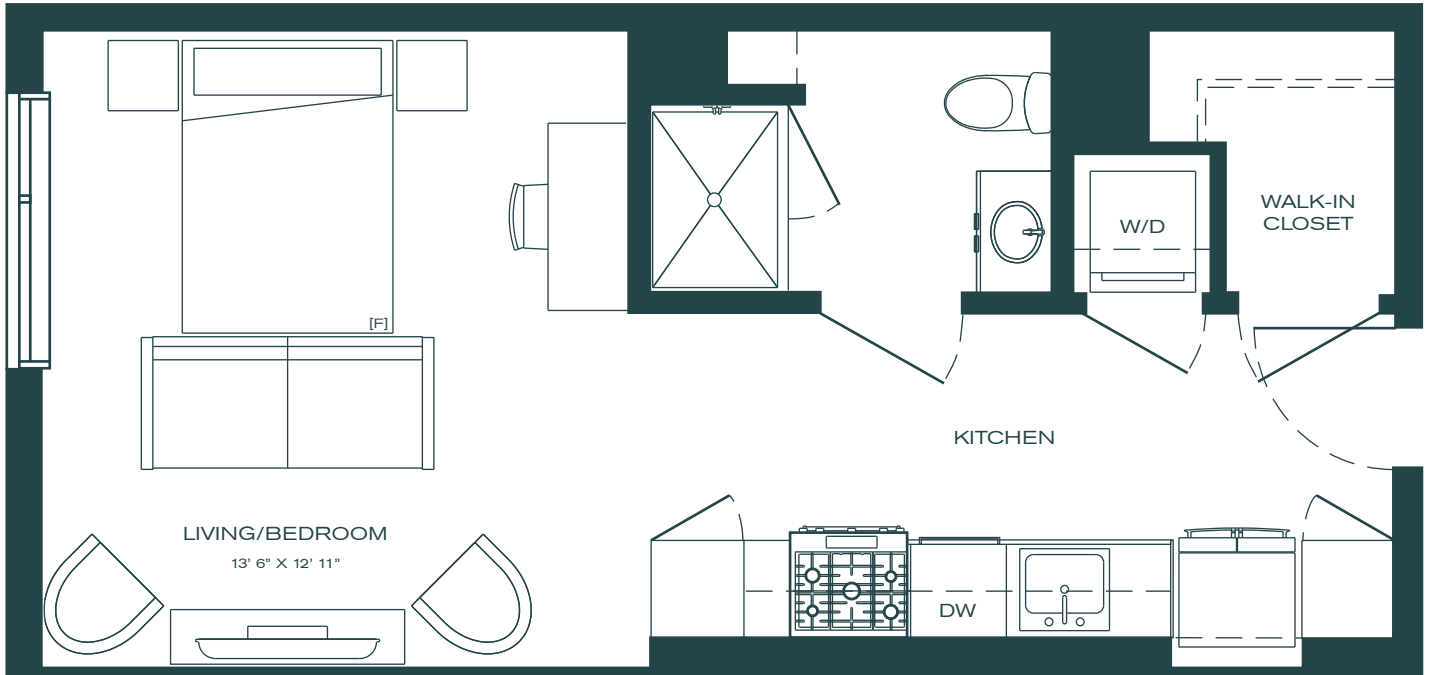

PORTER

A1L

Unit

Studio

1 Bath

427 SF

Unit #	Rent	Move In	Notes
_____	_____	_____	_____
_____	_____	_____	_____

managed by
BOZZUTO

Floorplans are artist's rendering. All dimensions are approximate. Actual product and specifications may vary in dimension or detail. Not all features are available in every apartment. Prices and availability are subject to change.