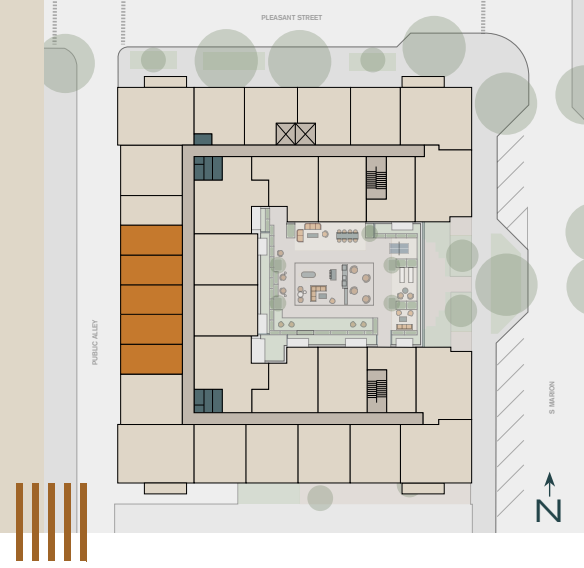

PORTER

A1L

Unit

Studio

1 Bath

427 SF

Unit #	Rent	Move In	Notes
_____	_____	_____	_____
_____	_____	_____	_____

managed by
BOZZUTO

Floorplans are artist's rendering. All dimensions are approximate. Actual product and specifications may vary in dimension or detail. Not all features are available in every apartment. Prices and availability are subject to change.