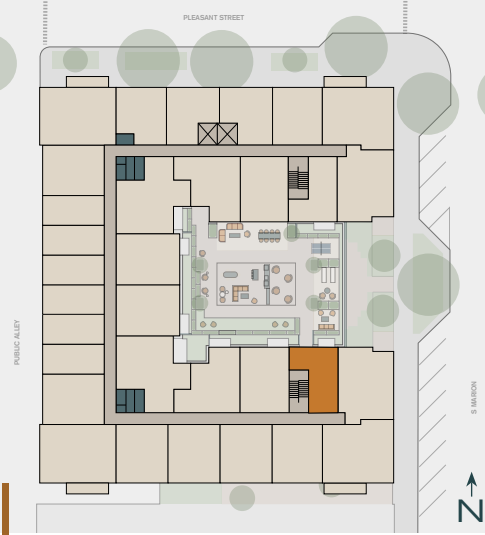

PORTER

A2.1

Unit

Studio

1 Bath

553 SF

Unit #	Rent	Move In	Notes
_____	_____	_____	_____
_____	_____	_____	_____

managed by
BOZZUTO

Floorplans are artist's rendering. All dimensions are approximate. Actual product and specifications may vary in dimension or detail. Not all features are available in every apartment. Prices and availability are subject to change.