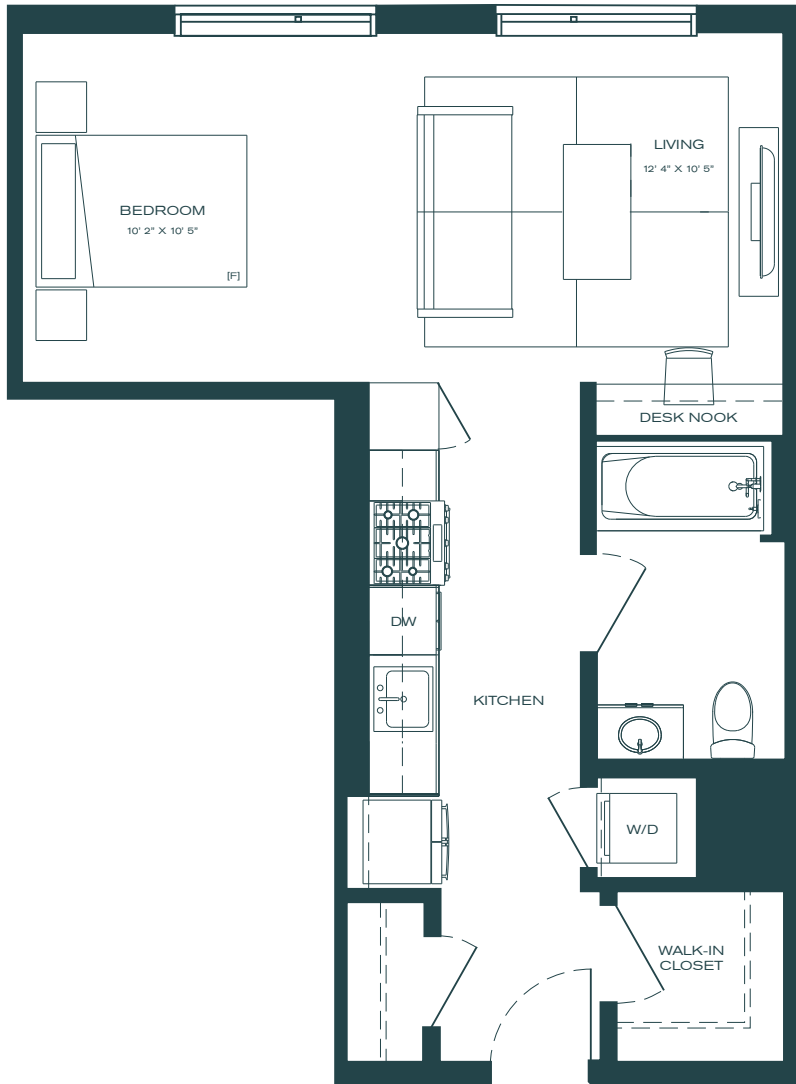

PORTER

A2.1

Unit

Studio

1 Bath

553 SF

Unit #	Rent	Move In	Notes
_____	_____	_____	_____
_____	_____	_____	_____

managed by
BOZZUTO

Floorplans are artist's rendering. All dimensions are approximate. Actual product and specifications may vary in dimension or detail. Not all features are available in every apartment. Prices and availability are subject to change.