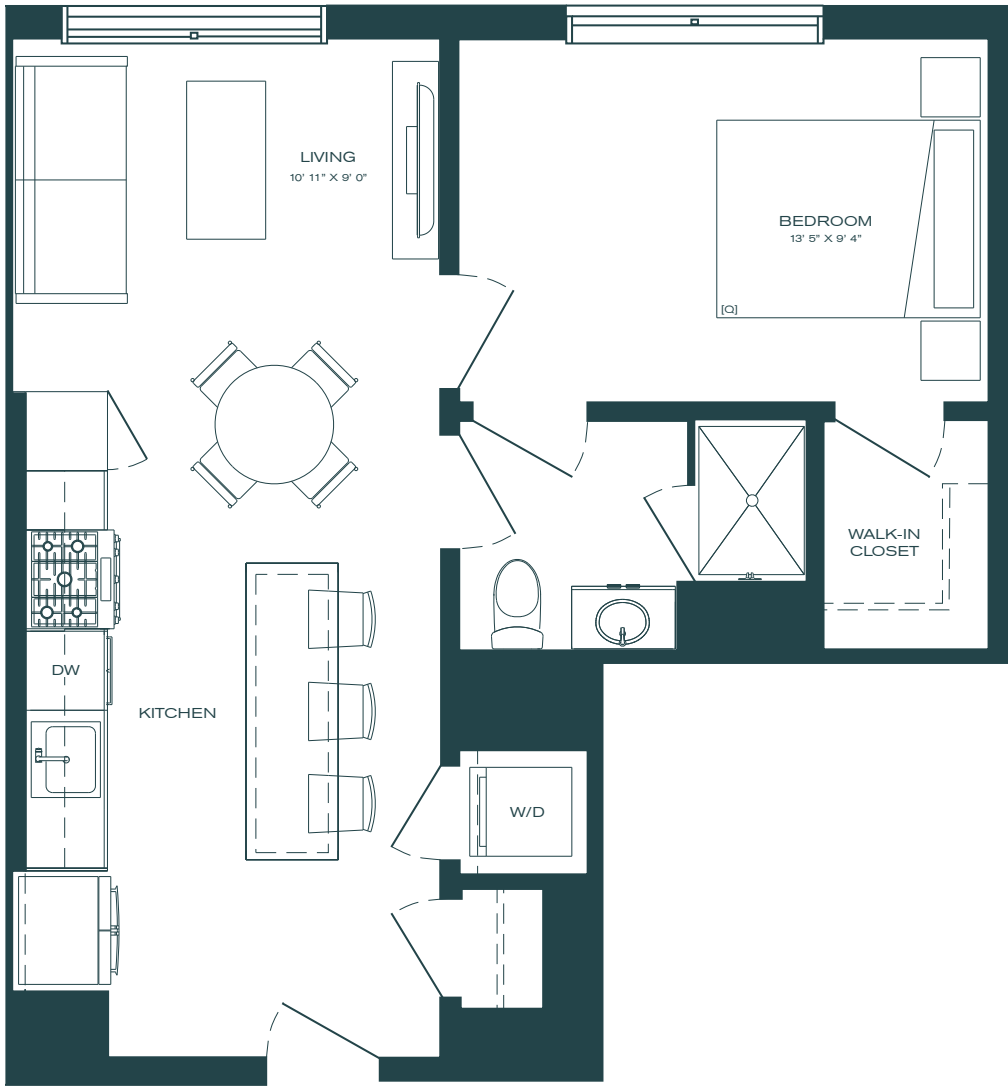

PORTER

Unit

B 1.1

1 Bed

1 Bath

585 - 605 SF

Unit #	Rent	Move In	Notes
_____	_____	_____	_____
_____	_____	_____	_____

managed by
BOZZUTO

Floorplans are artist's rendering. All dimensions are approximate. Actual product and specifications may vary in dimension or detail. Not all features are available in every apartment. Prices and availability are subject to change.