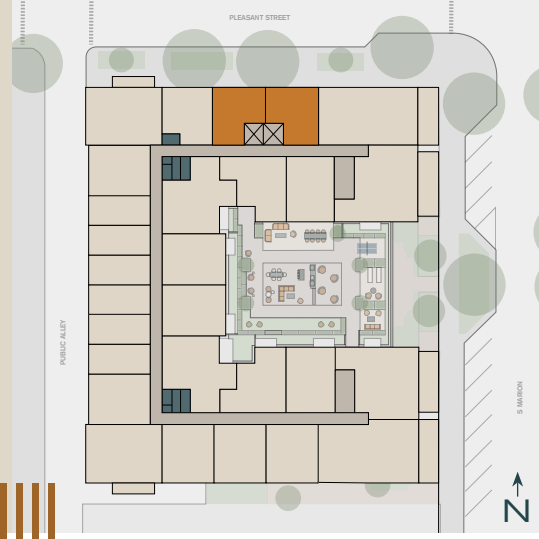

PORTER

Unit

B 1.1

1 Bed

1 Bath

585 - 605 SF

Unit #	Rent	Move In	Notes
_____	_____	_____	_____
_____	_____	_____	_____

managed by
BOZZUTO

Floorplans are artist's rendering. All dimensions are approximate. Actual product and specifications may vary in dimension or detail. Not all features are available in every apartment. Prices and availability are subject to change.