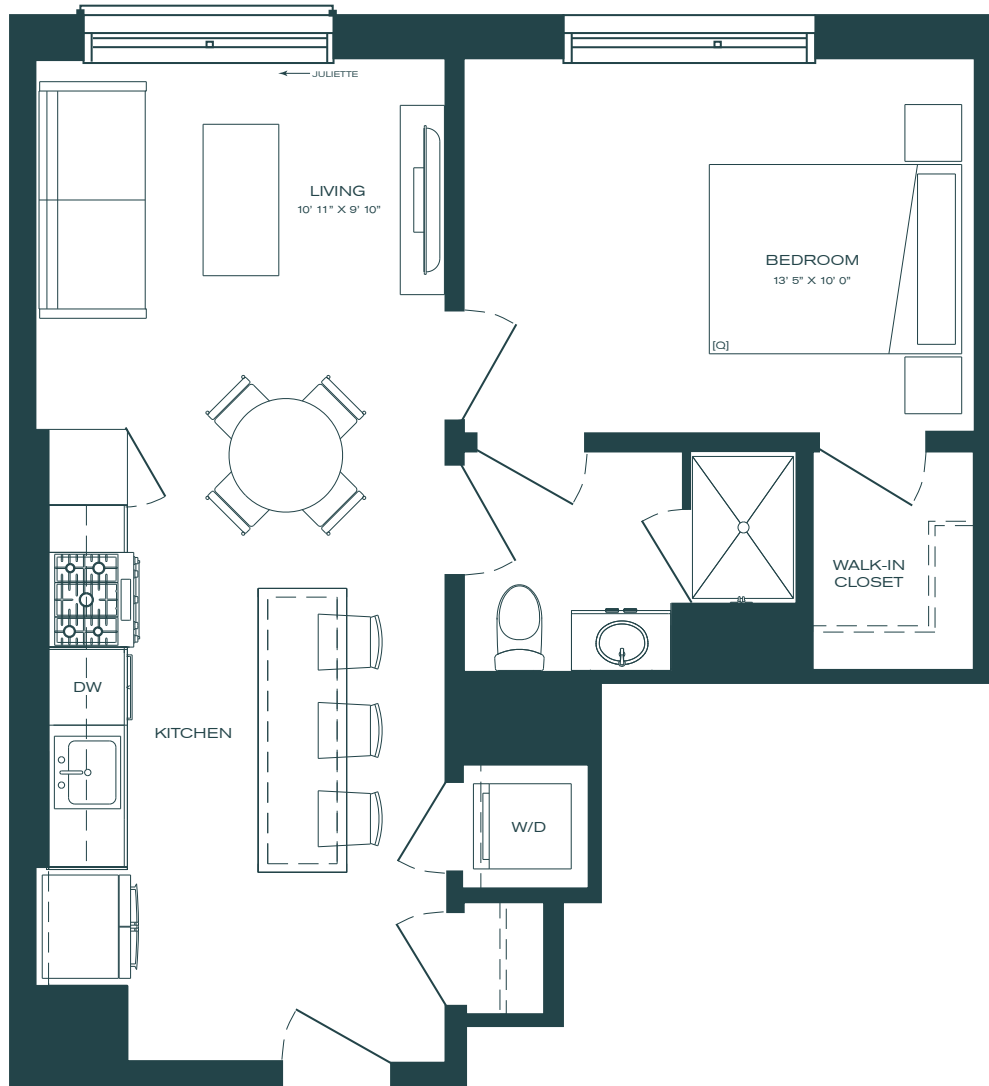

PORTER

Unit

B 1

1 Bed

1 Bath

609 - 626 SF

Unit #	Rent	Move In	Notes
_____	_____	_____	_____
_____	_____	_____	_____

managed by  
**BOZZUTO**

Floorplans are artist's rendering. All dimensions are approximate. Actual product and specifications may vary in dimension or detail. Not all features are available in every apartment. Prices and availability are subject to change.