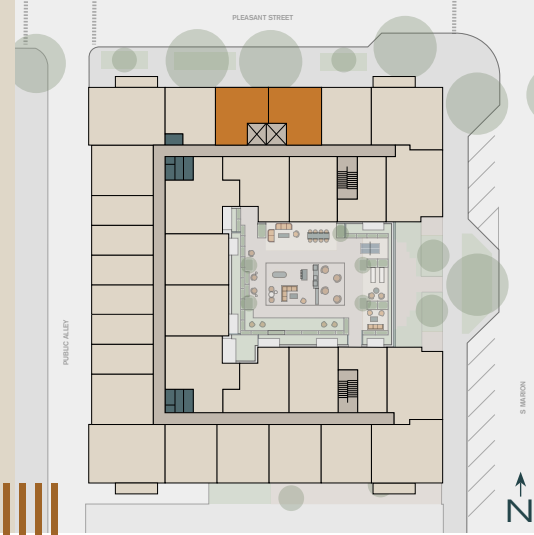

PORTER

Unit

B 1

1 Bed

1 Bath

609 - 626 SF

Unit #	Rent	Move In	Notes
_____	_____	_____	_____
_____	_____	_____	_____

managed by  
**BOZZUTO**

Floorplans are artist's rendering. All dimensions are approximate. Actual product and specifications may vary in dimension or detail. Not all features are available in every apartment. Prices and availability are subject to change.