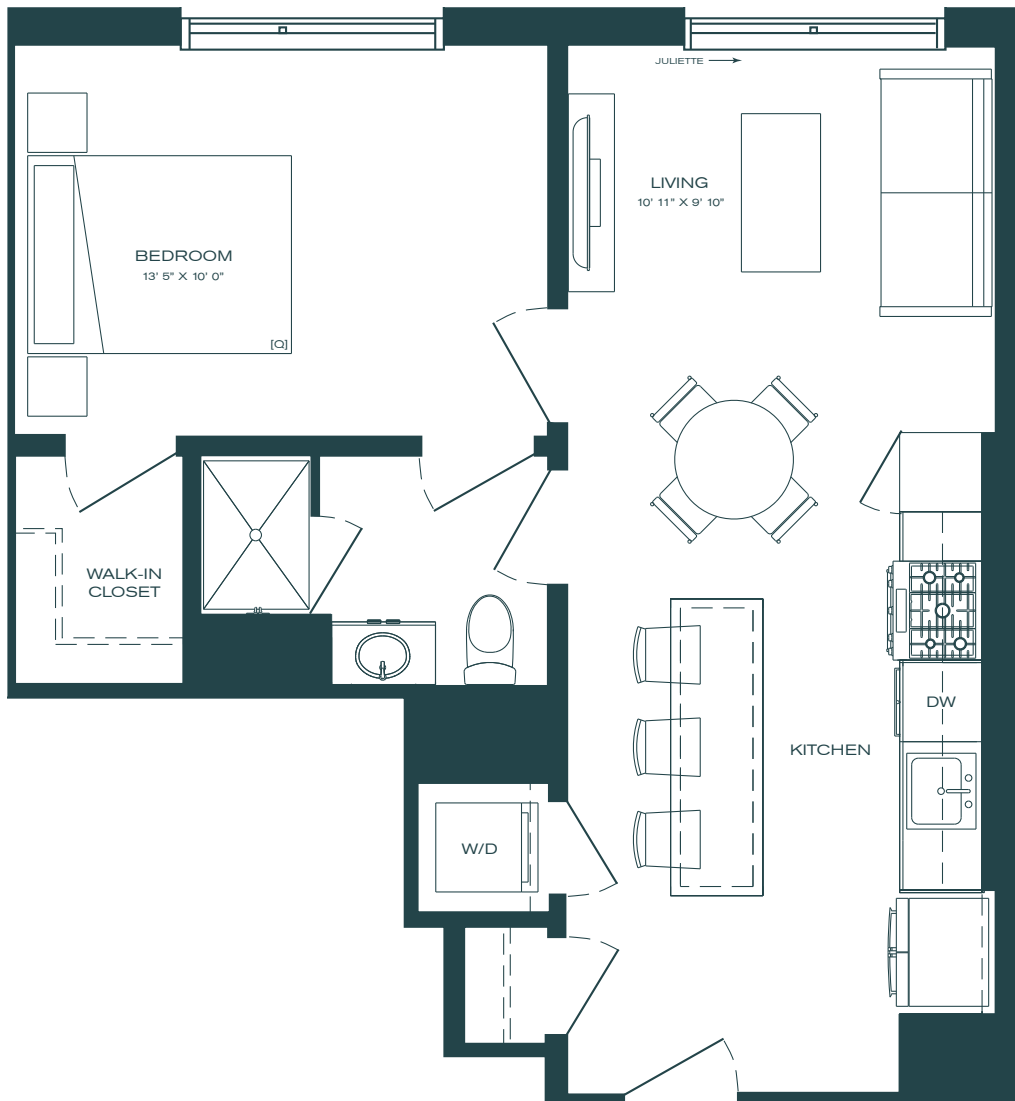

PORTER

B1R

Unit

1 Bed

1 Bath

609 - 626 SF

Unit #	Rent	Move In	Notes
_____	_____	_____	_____
_____	_____	_____	_____

managed by
BOZZUTO

Floorplans are artist's rendering. All dimensions are approximate. Actual product and specifications may vary in dimension or detail. Not all features are available in every apartment. Prices and availability are subject to change.