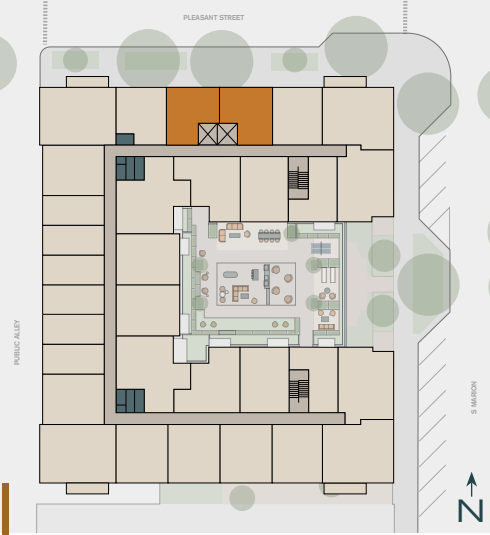

PORTER

B1R

Unit

1 Bed

1 Bath

609 - 626 SF

Unit #	Rent	Move In	Notes
_____	_____	_____	_____
_____	_____	_____	_____

managed by
BOZZUTO

Floorplans are artist's rendering. All dimensions are approximate. Actual product and specifications may vary in dimension or detail. Not all features are available in every apartment. Prices and availability are subject to change.