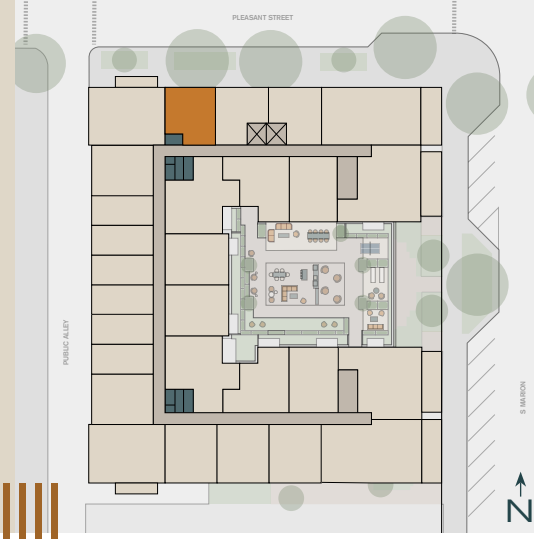

PORTER

Unit

B2.1

1 Bed

1 Bath

603 SF

Unit #	Rent	Move In	Notes
_____	_____	_____	_____
_____	_____	_____	_____

managed by
BOZZUTO

Floorplans are artist's rendering. All dimensions are approximate. Actual product and specifications may vary in dimension or detail. Not all features are available in every apartment. Prices and availability are subject to change.