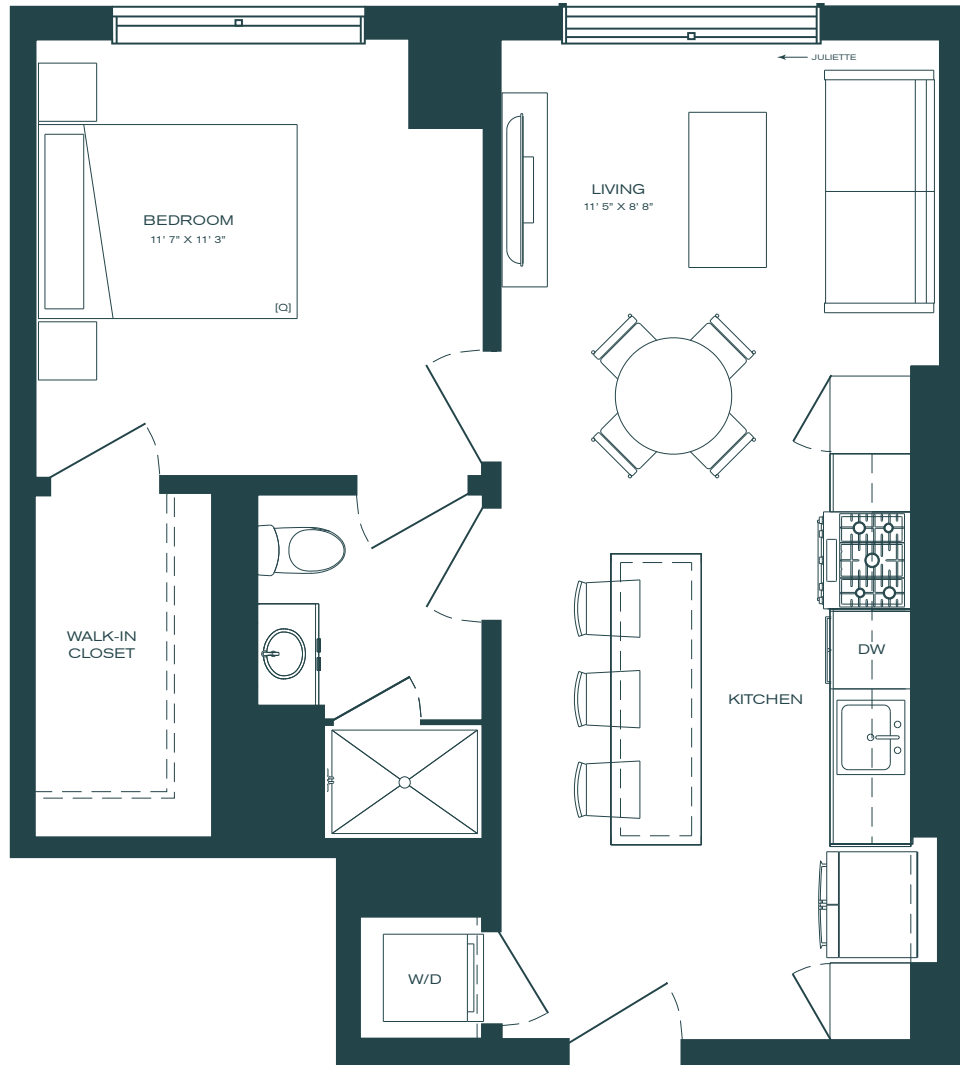

PORTER

Unit

B2.1

1 Bed

1 Bath

603 SF

Unit #	Rent	Move In	Notes
_____	_____	_____	_____
_____	_____	_____	_____

managed by
BOZZUTO

Floorplans are artist's rendering. All dimensions are approximate. Actual product and specifications may vary in dimension or detail. Not all features are available in every apartment. Prices and availability are subject to change.