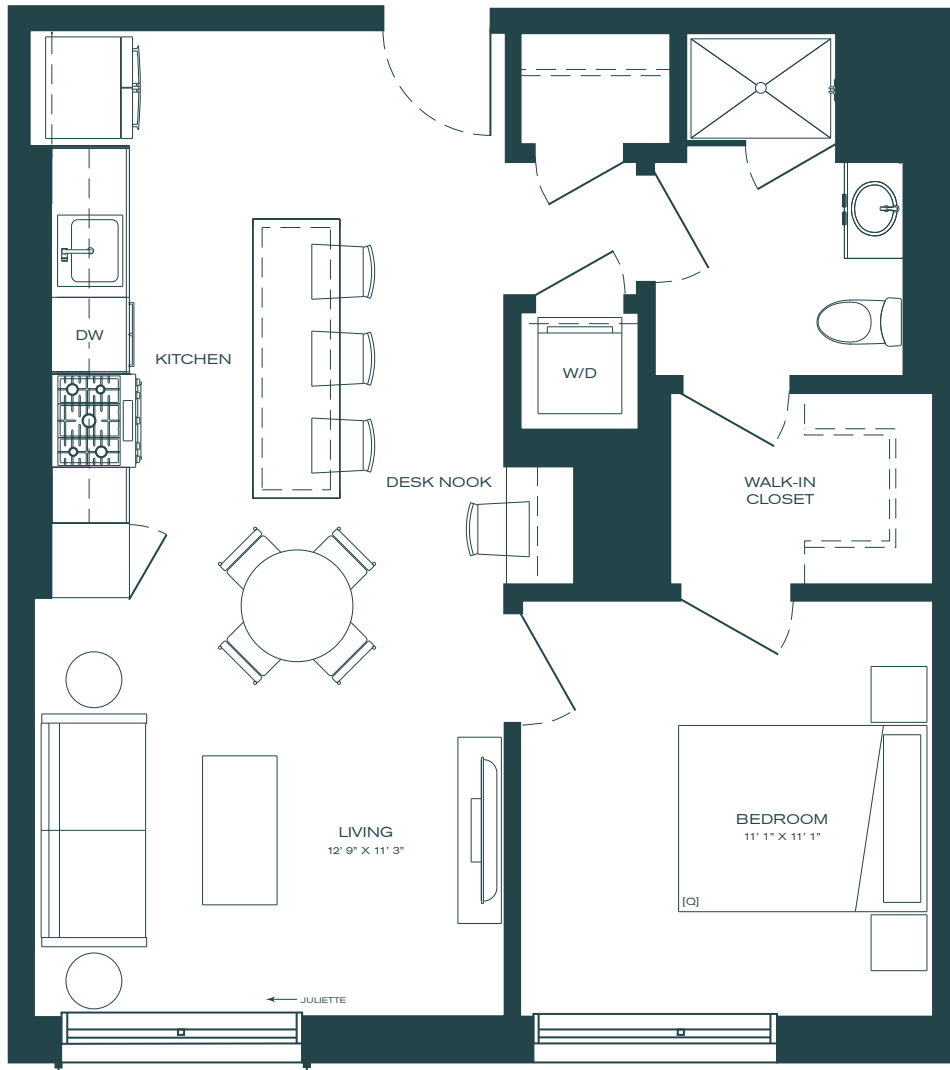

PORTER

B3L

Unit

1 Bed

1 Bath

691 SF

Unit #	Rent	Move In	Notes
_____	_____	_____	_____
_____	_____	_____	_____

managed by
BOZZUTO

Floorplans are artist's rendering. All dimensions are approximate. Actual product and specifications may vary in dimension or detail. Not all features are available in every apartment. Prices and availability are subject to change.