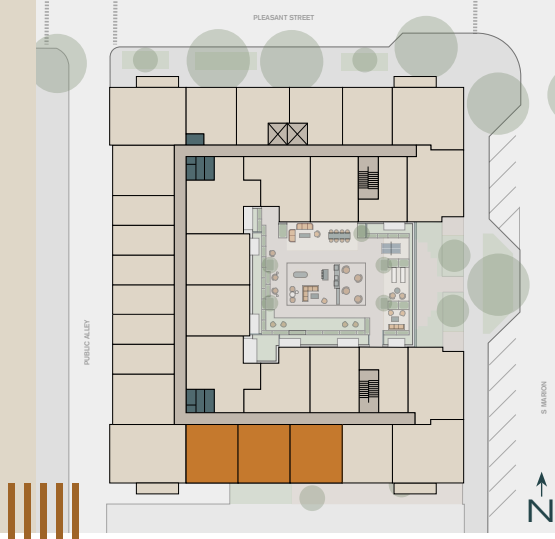

PORTER

B3L

Unit

1 Bed

1 Bath

691 SF

Unit #	Rent	Move In	Notes
_____	_____	_____	_____
_____	_____	_____	_____

managed by
BOZZUTO

Floorplans are artist's rendering. All dimensions are approximate. Actual product and specifications may vary in dimension or detail. Not all features are available in every apartment. Prices and availability are subject to change.