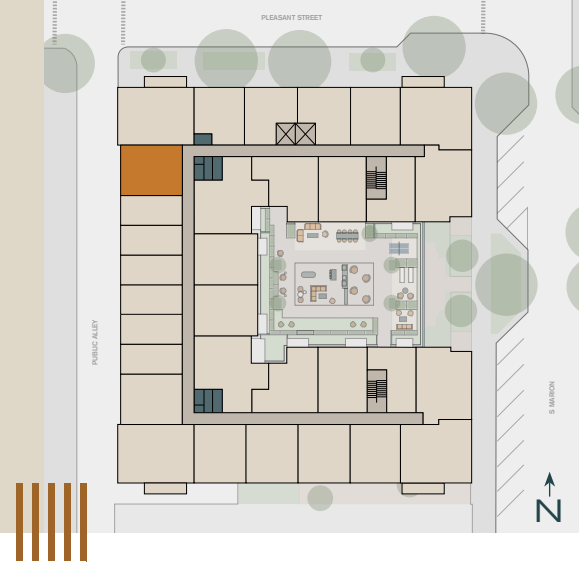

PORTER

Unit

B4

1 Bed

1 Bath

730 SF

Unit #	Rent	Move In	Notes
_____	_____	_____	_____
_____	_____	_____	_____

managed by
BOZZUTO

Floorplans are artist's rendering. All dimensions are approximate. Actual product and specifications may vary in dimension or detail. Not all features are available in every apartment. Prices and availability are subject to change.