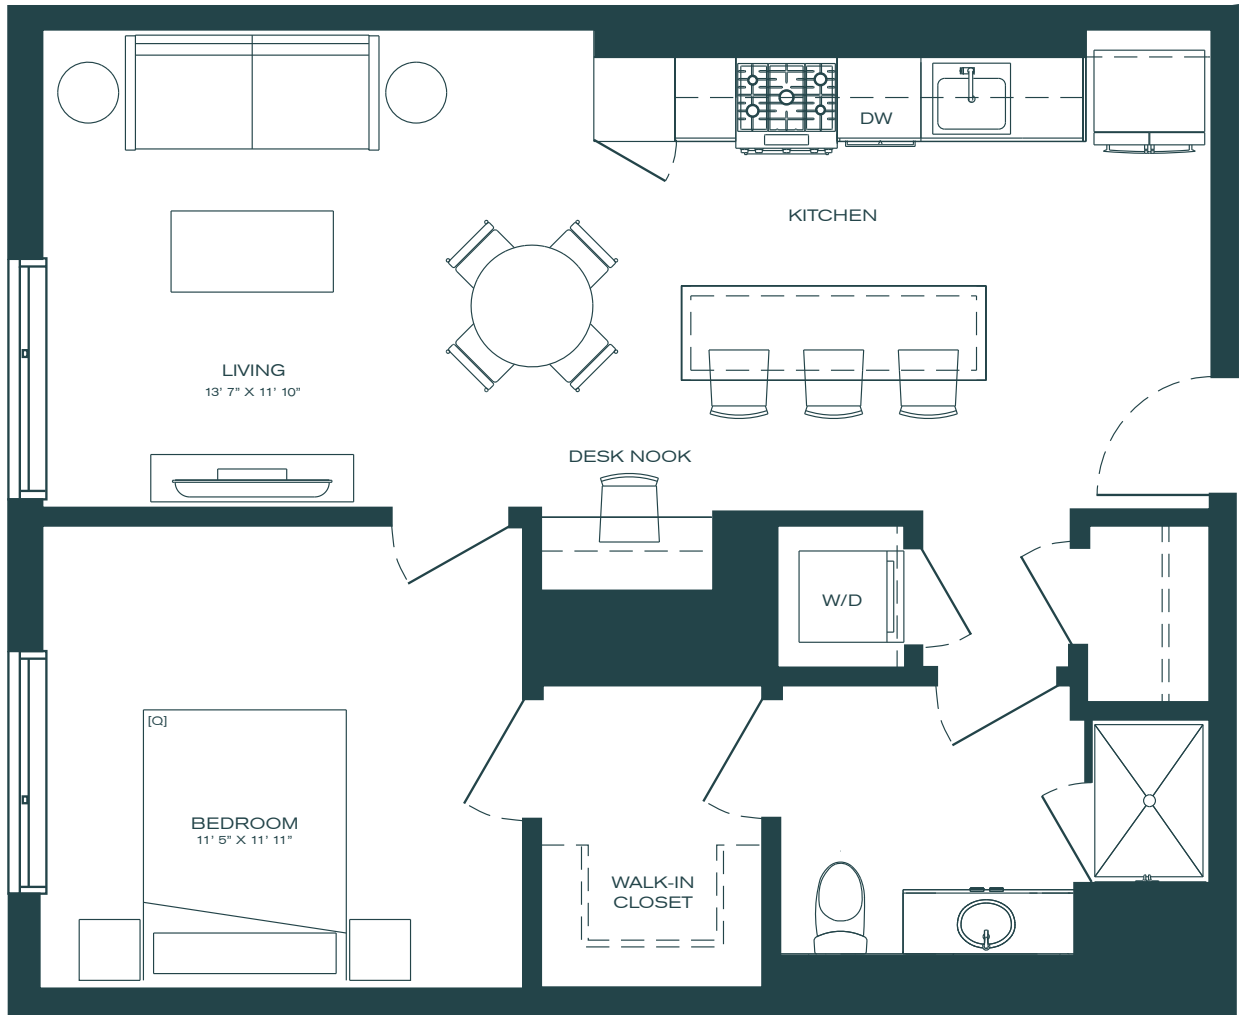

PORTER

Unit

B4

1 Bed

1 Bath

730 SF

Unit #	Rent	Move In	Notes
_____	_____	_____	_____
_____	_____	_____	_____

managed by
BOZZUTO

Floorplans are artist's rendering. All dimensions are approximate. Actual product and specifications may vary in dimension or detail. Not all features are available in every apartment. Prices and availability are subject to change.