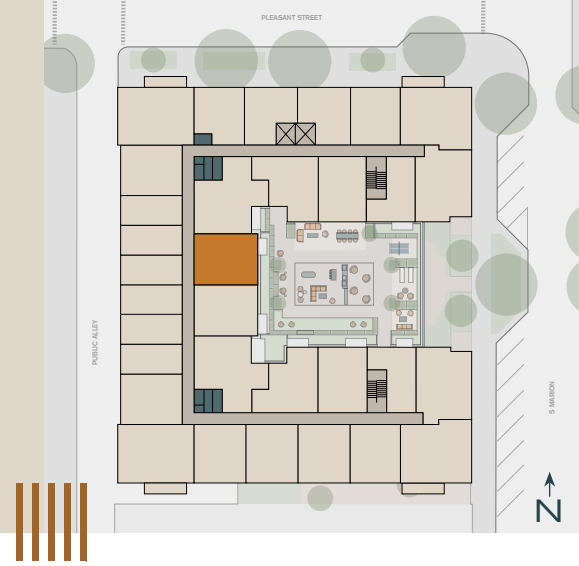

PORTER

Unit

B5.1

1 Bed

1 Bath

759 SF

Unit #	Rent	Move In	Notes
_____	_____	_____	_____
_____	_____	_____	_____

managed by
BOZZUTO

Floorplans are artist's rendering. All dimensions are approximate. Actual product and specifications may vary in dimension or detail. Not all features are available in every apartment. Prices and availability are subject to change.