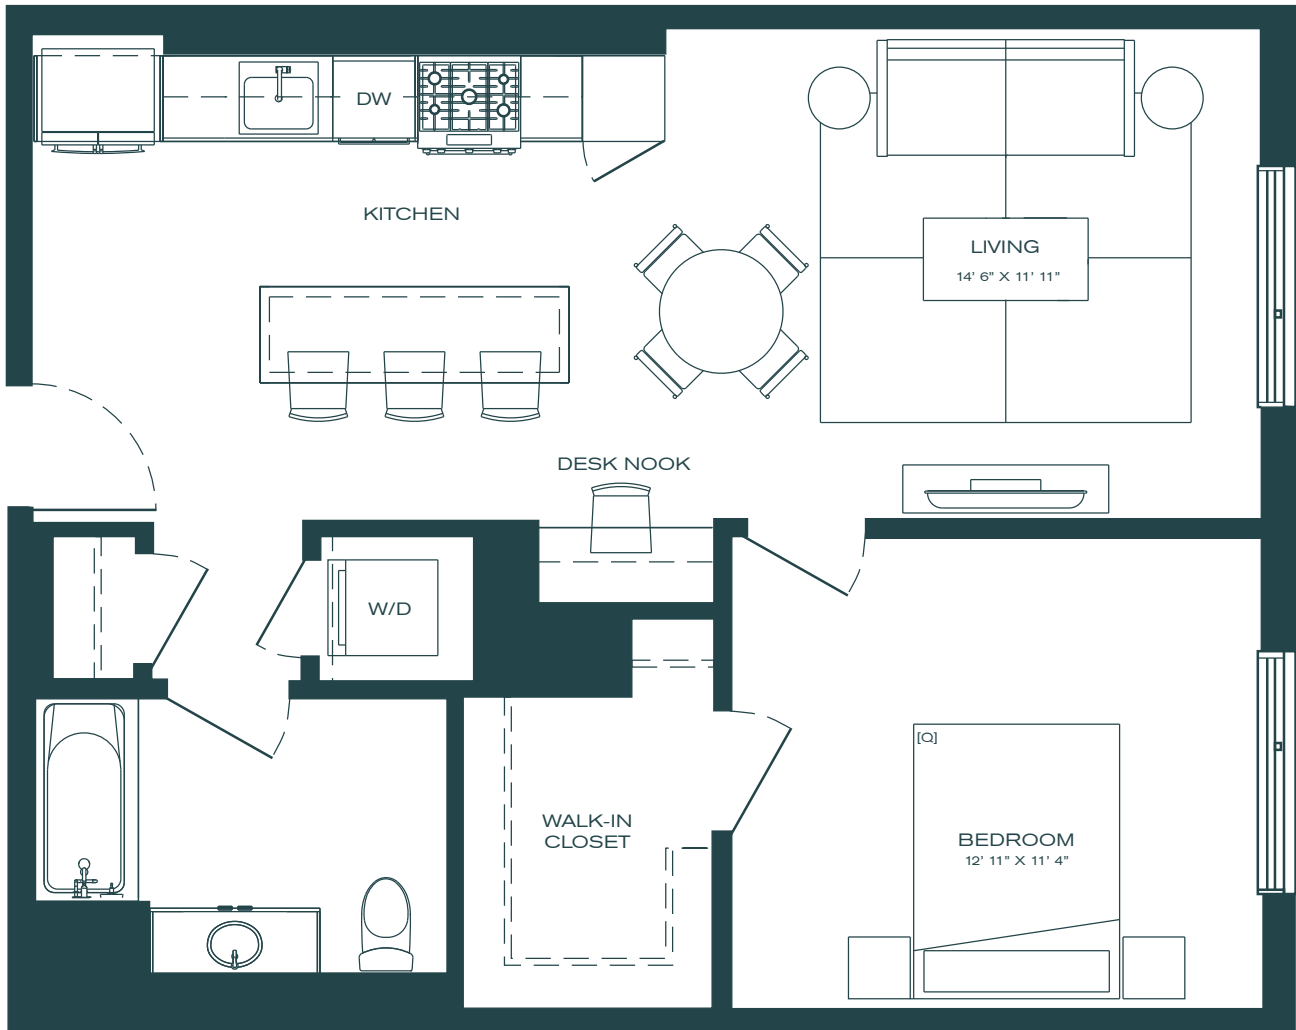

PORTER

Unit

B5.1

1 Bed

1 Bath

759 SF

Unit #	Rent	Move In	Notes
_____	_____	_____	_____
_____	_____	_____	_____

managed by
BOZZUTO

Floorplans are artist's rendering. All dimensions are approximate. Actual product and specifications may vary in dimension or detail. Not all features are available in every apartment. Prices and availability are subject to change.