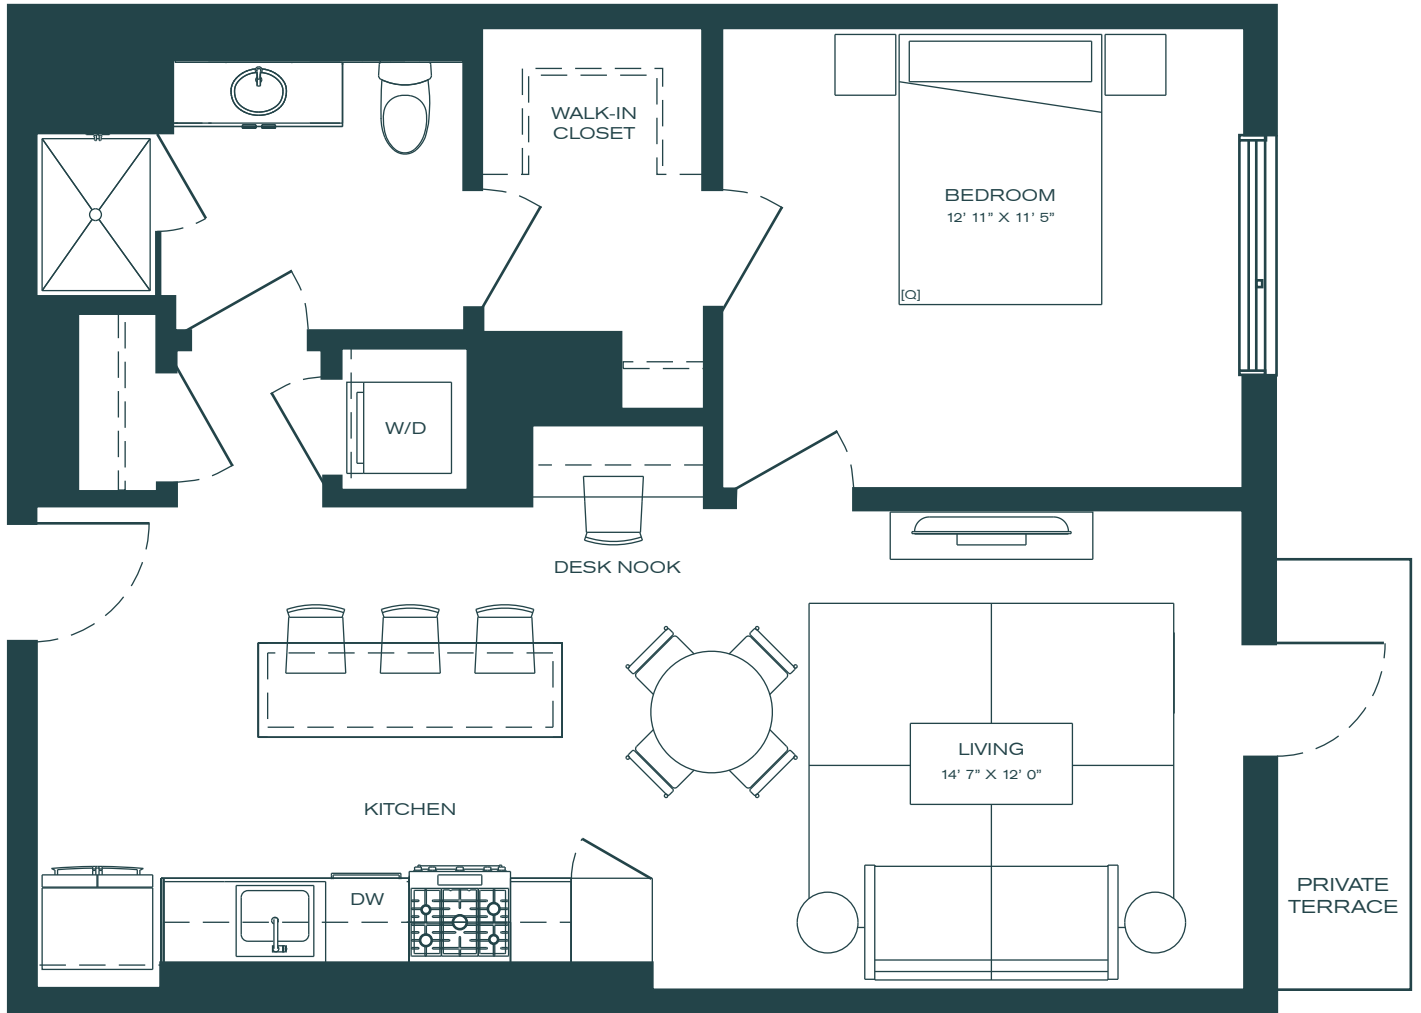

PORTER

Unit

B5.2L

1 Bed

1 Bath

759 SF

Unit #	Rent	Move In	Notes
_____	_____	_____	_____
_____	_____	_____	_____

managed by
BOZZUTO

Floorplans are artist's rendering. All dimensions are approximate. Actual product and specifications may vary in dimension or detail. Not all features are available in every apartment. Prices and availability are subject to change.