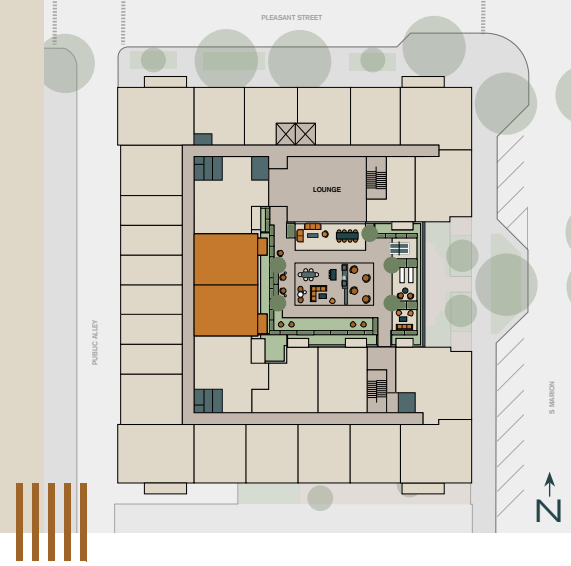

PORTER

Unit

B5.2L

1 Bed

1 Bath

759 SF

Unit #	Rent	Move In	Notes
_____	_____	_____	_____
_____	_____	_____	_____

managed by
BOZZUTO

Floorplans are artist's rendering. All dimensions are approximate. Actual product and specifications may vary in dimension or detail. Not all features are available in every apartment. Prices and availability are subject to change.