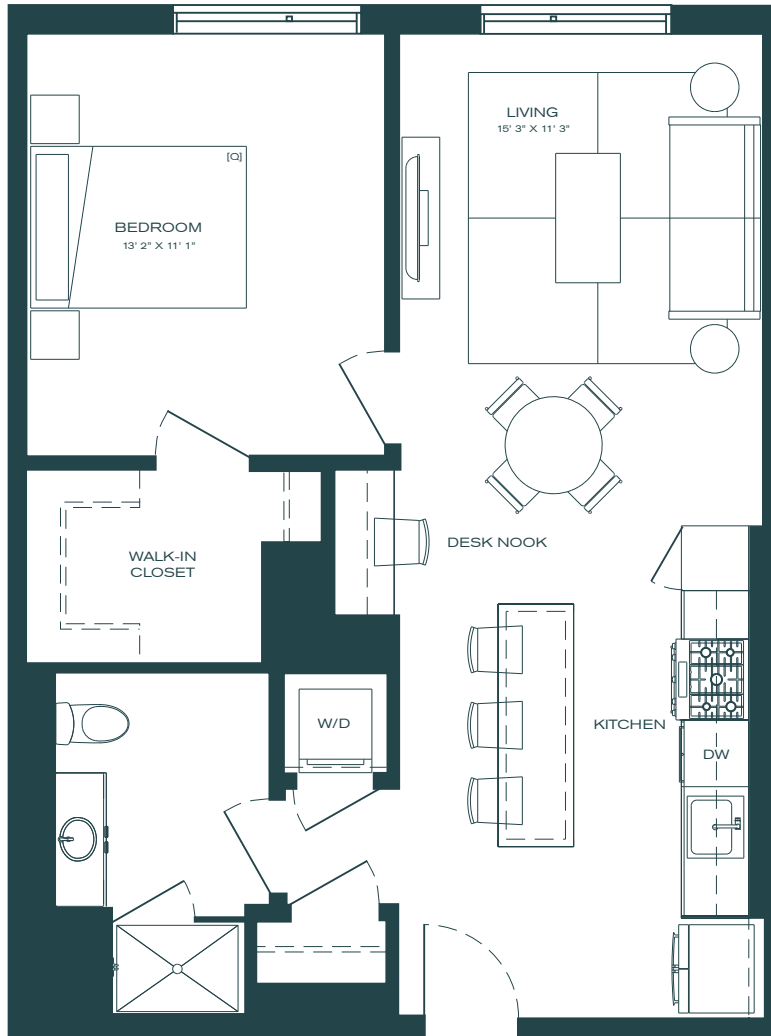

PORTER

Unit

B6

1 Bed

1 Bath

753 SF

Unit #	Rent	Move In	Notes
_____	_____	_____	_____
_____	_____	_____	_____

managed by  
**BOZZUTO**

Floorplans are artist's rendering. All dimensions are approximate. Actual product and specifications may vary in dimension or detail. Not all features are available in every apartment. Prices and availability are subject to change.