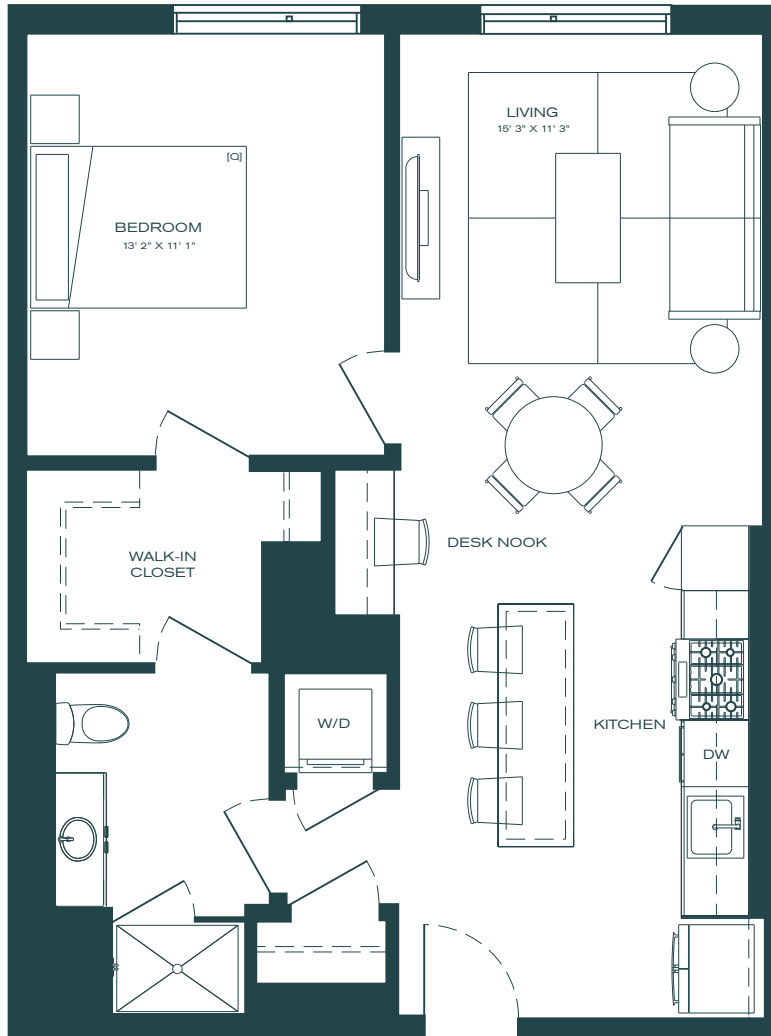

PORTER

B6

Unit

1 Bed

1 Bath

753 SF

Unit #	Rent	Move In	Notes
_____	_____	_____	_____
_____	_____	_____	_____

managed by  
**BOZZUTO**

Floorplans are artist's rendering. All dimensions are approximate. Actual product and specifications may vary in dimension or detail. Not all features are available in every apartment. Prices and availability are subject to change.