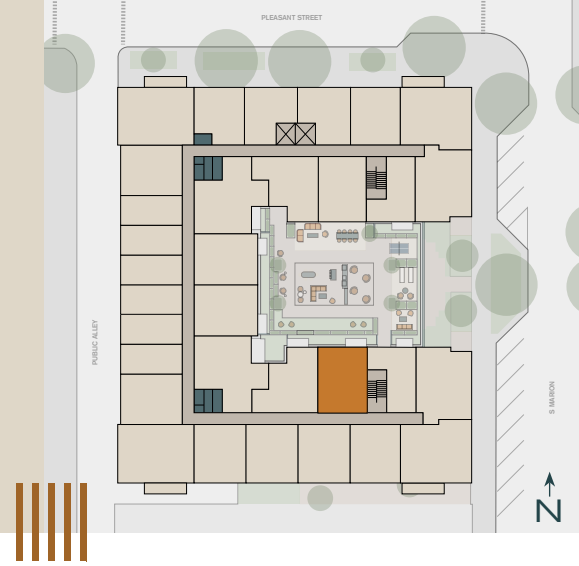

PORTER

B6

Unit

1 Bed

1 Bath

753 SF

Unit #	Rent	Move In	Notes
_____	_____	_____	_____
_____	_____	_____	_____

managed by  
**BOZZUTO**

Floorplans are artist's rendering. All dimensions are approximate. Actual product and specifications may vary in dimension or detail. Not all features are available in every apartment. Prices and availability are subject to change.