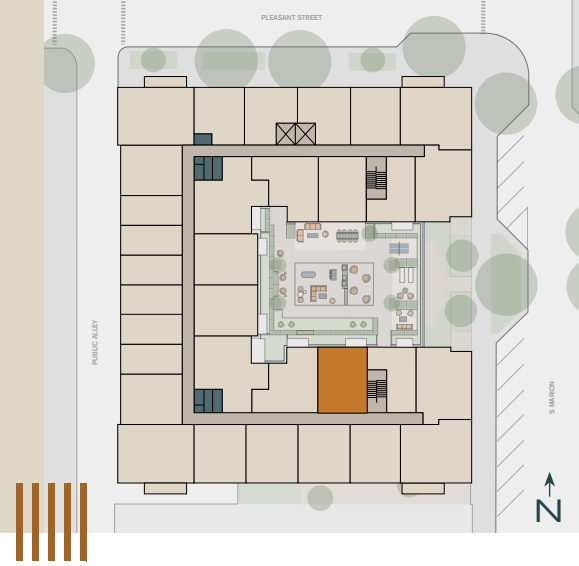

PORTER

Unit

B6

1 Bed

1 Bath

753 SF

Unit #	Rent	Move In	Notes
_____	_____	_____	_____
_____	_____	_____	_____

managed by  
**BOZZUTO**

Floorplans are artist's rendering. All dimensions are approximate. Actual product and specifications may vary in dimension or detail. Not all features are available in every apartment. Prices and availability are subject to change.