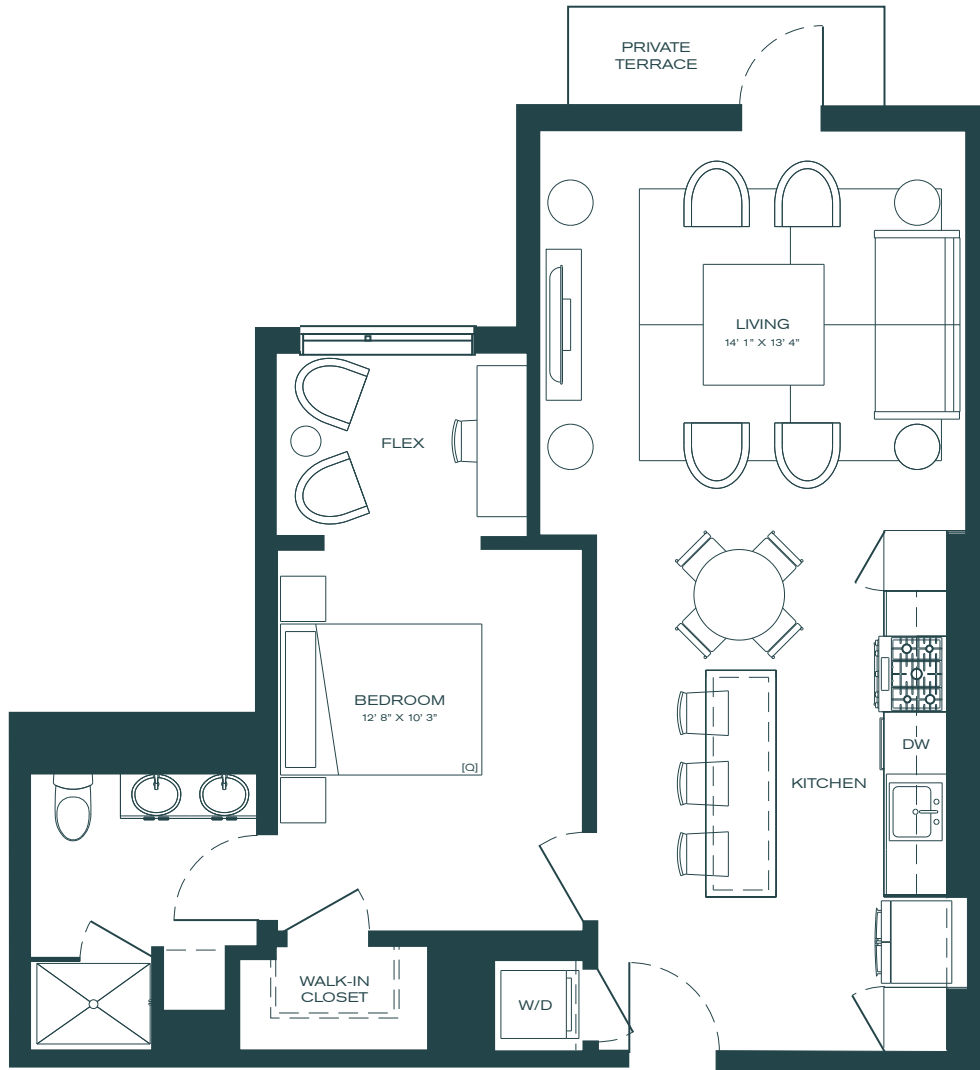

PORTER

Unit

B 7.2

1 Bed

1 Bath

777 SF

Unit #	Rent	Move In	Notes
_____	_____	_____	_____
_____	_____	_____	_____

managed by
BOZZUTO

Floorplans are artist's rendering. All dimensions are approximate. Actual product and specifications may vary in dimension or detail. Not all features are available in every apartment. Prices and availability are subject to change.