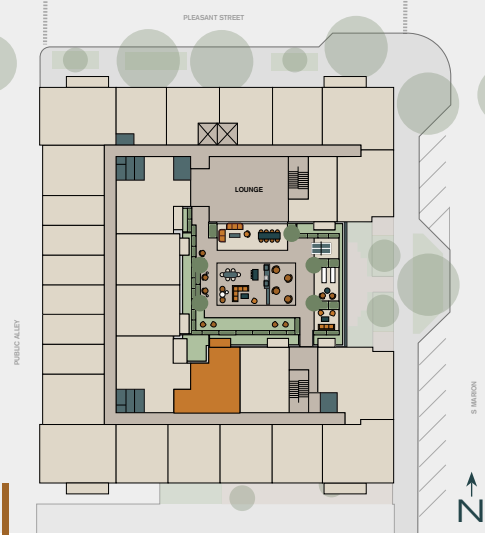

PORTER

Unit

B 7.2

1 Bed

1 Bath

777 SF

Unit #	Rent	Move In	Notes
_____	_____	_____	_____
_____	_____	_____	_____

managed by
BOZZUTO

Floorplans are artist's rendering. All dimensions are approximate. Actual product and specifications may vary in dimension or detail. Not all features are available in every apartment. Prices and availability are subject to change.