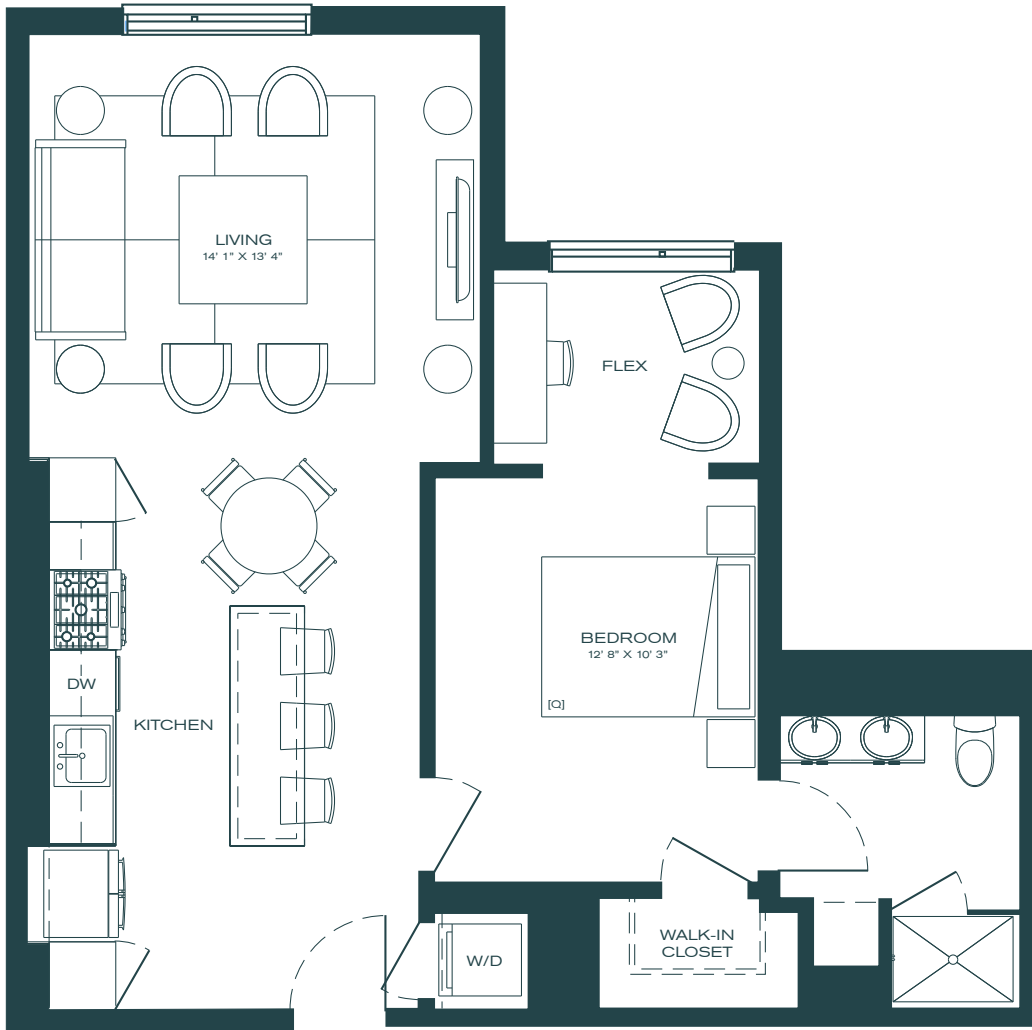

PORTER

B7L

Unit

1 Bed + Flex

1 Bath

777 SF

Unit #	Rent	Move In	Notes
_____	_____	_____	_____
_____	_____	_____	_____

managed by
BOZZUTO

Floorplans are artist's rendering. All dimensions are approximate. Actual product and specifications may vary in dimension or detail. Not all features are available in every apartment. Prices and availability are subject to change.