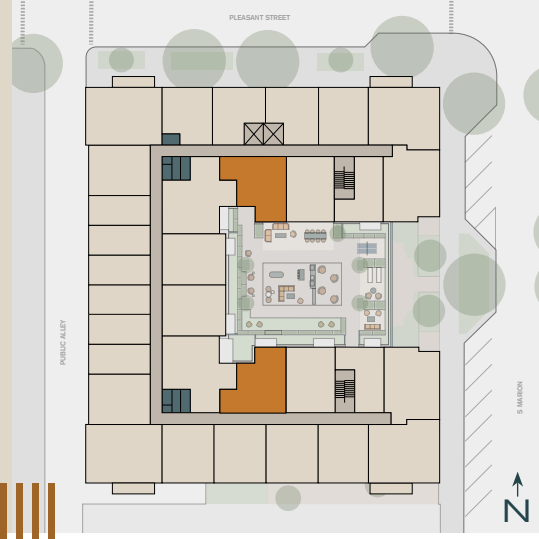

PORTER

B7L

Unit

1 Bed + Flex

1 Bath

777 SF

Unit #	Rent	Move In	Notes
_____	_____	_____	_____
_____	_____	_____	_____

managed by
BOZZUTO

Floorplans are artist's rendering. All dimensions are approximate. Actual product and specifications may vary in dimension or detail. Not all features are available in every apartment. Prices and availability are subject to change.