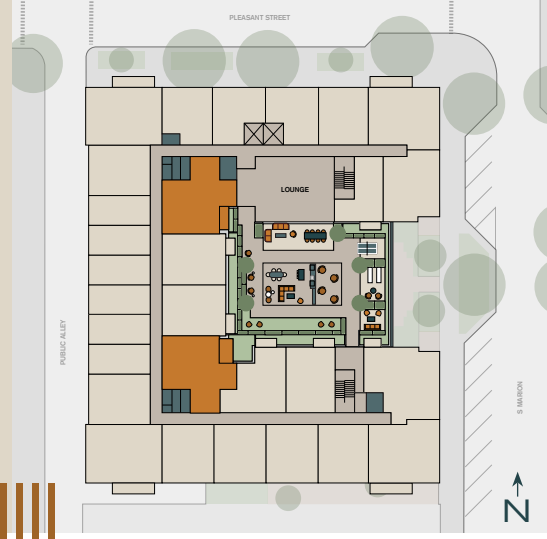

PORTER

Unit

B8.2L

1 Bed + Den

2 Bath

987 SF

Unit #	Rent	Move In	Notes
_____	_____	_____	_____
_____	_____	_____	_____

managed by
BOZZUTO

Floorplans are artist's rendering. All dimensions are approximate. Actual product and specifications may vary in dimension or detail. Not all features are available in every apartment. Prices and availability are subject to change.