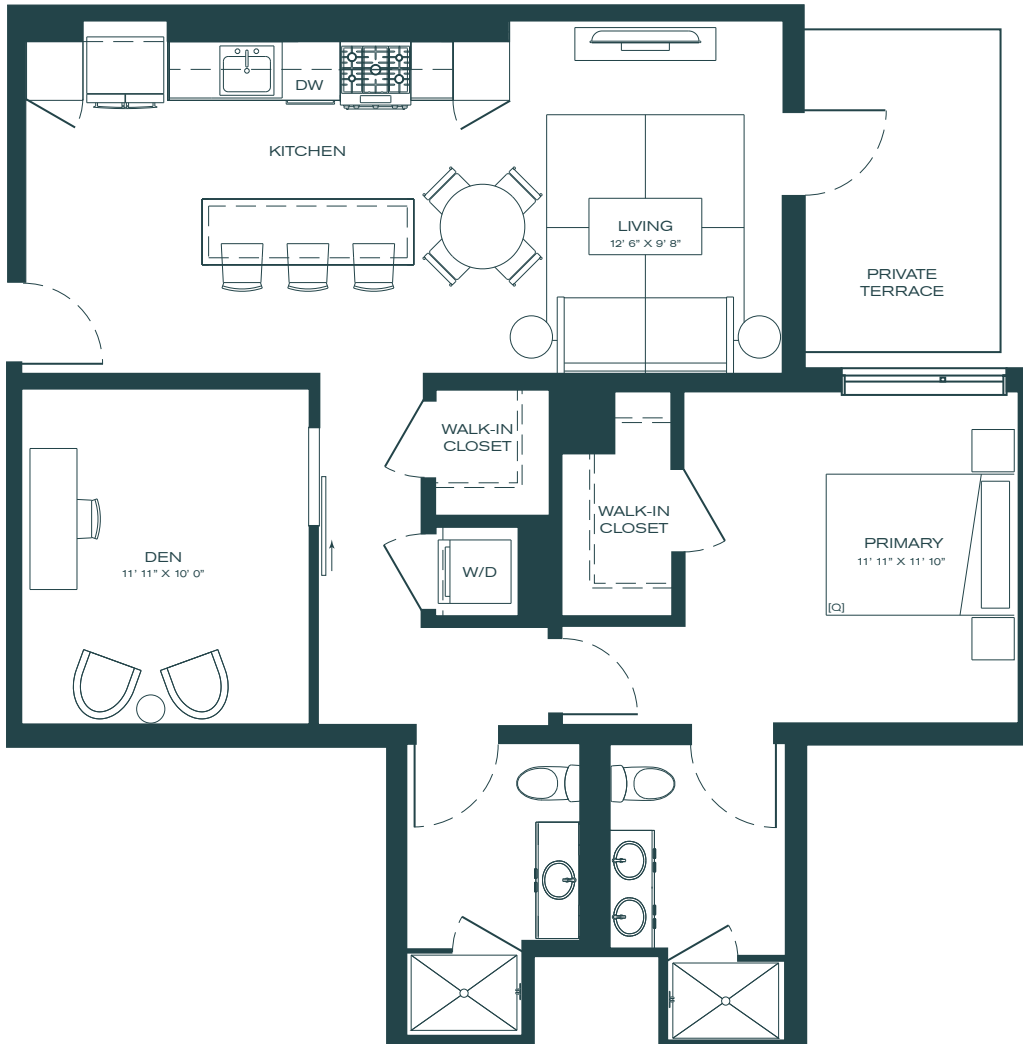

PORTER

Unit

B8.2L

1 Bed + Den

2 Bath

987 SF

Unit #	Rent	Move In	Notes
_____	_____	_____	_____
_____	_____	_____	_____

managed by
BOZZUTO

Floorplans are artist's rendering. All dimensions are approximate. Actual product and specifications may vary in dimension or detail. Not all features are available in every apartment. Prices and availability are subject to change.