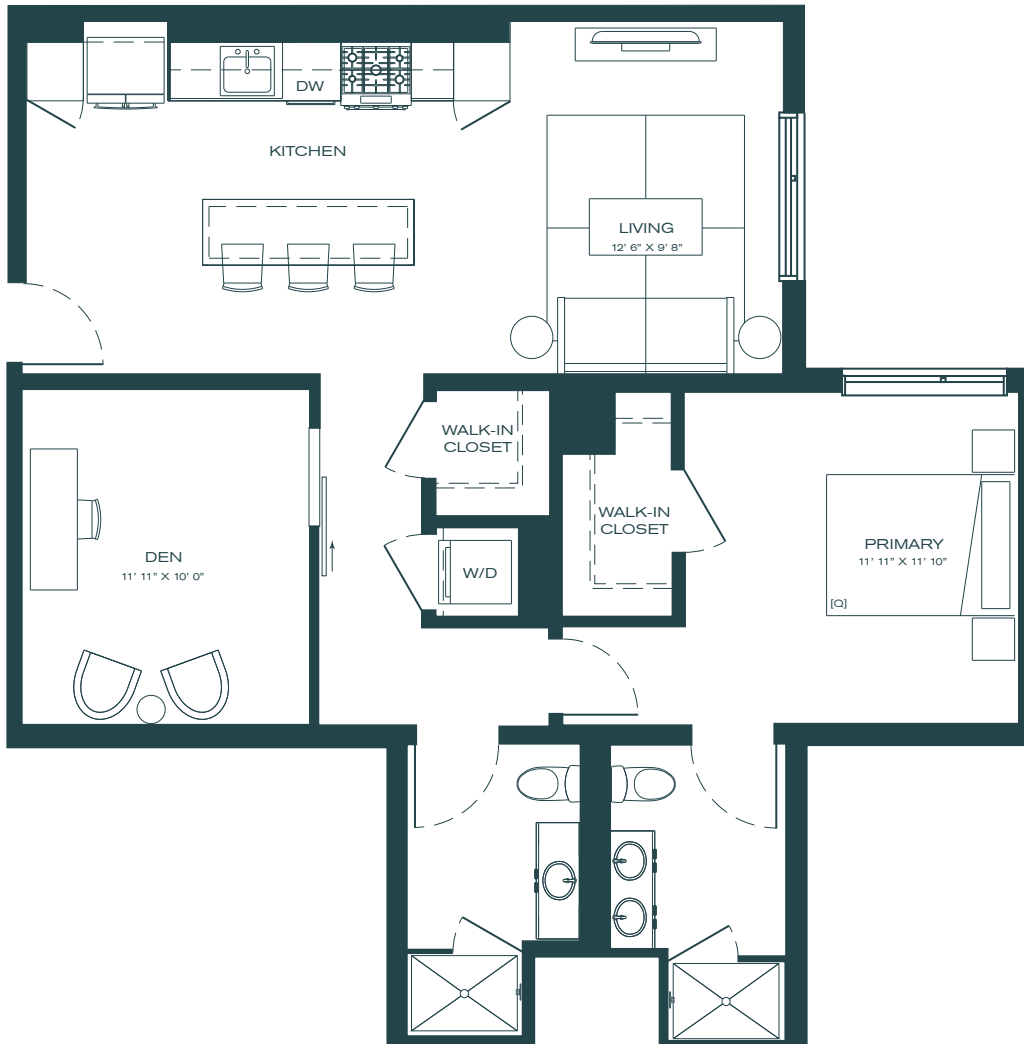

PORTER

Unit

B8

1 Bed + Den

2 Bath

987 SF

Unit #	Rent	Move In	Notes
_____	_____	_____	_____
_____	_____	_____	_____

managed by  
**BOZZUTO**

Floorplans are artist's rendering. All dimensions are approximate. Actual product and specifications may vary in dimension or detail. Not all features are available in every apartment. Prices and availability are subject to change.