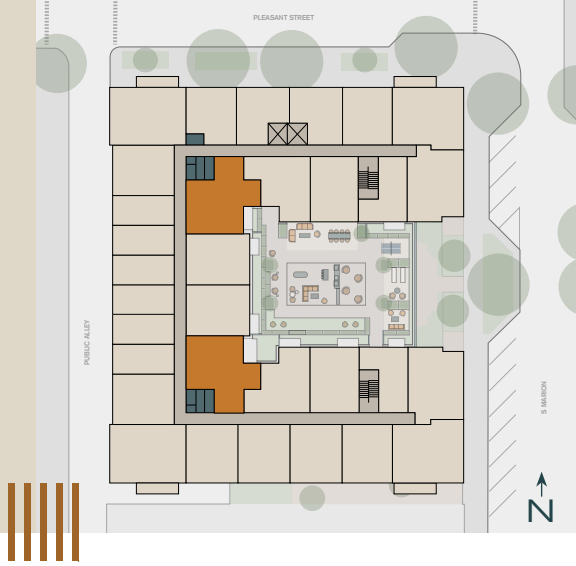

PORTER

Unit

B8

1 Bed + Den

2 Bath

987 SF

Unit #	Rent	Move In	Notes
_____	_____	_____	_____
_____	_____	_____	_____

managed by  
**BOZZUTO**

Floorplans are artist's rendering. All dimensions are approximate. Actual product and specifications may vary in dimension or detail. Not all features are available in every apartment. Prices and availability are subject to change.