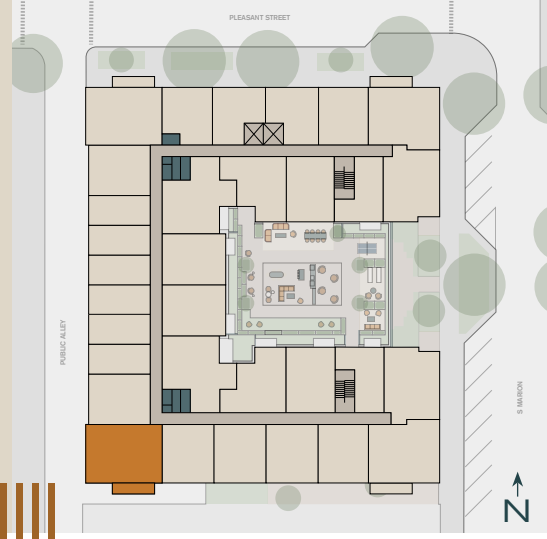

PORTER

C1

Unit

2 Bed

2 Bath

998 SF

Unit #	Rent	Move In	Notes
_____	_____	_____	_____
_____	_____	_____	_____

managed by
BOZZUTO

Floorplans are artist's rendering. All dimensions are approximate. Actual product and specifications may vary in dimension or detail. Not all features are available in every apartment. Prices and availability are subject to change.