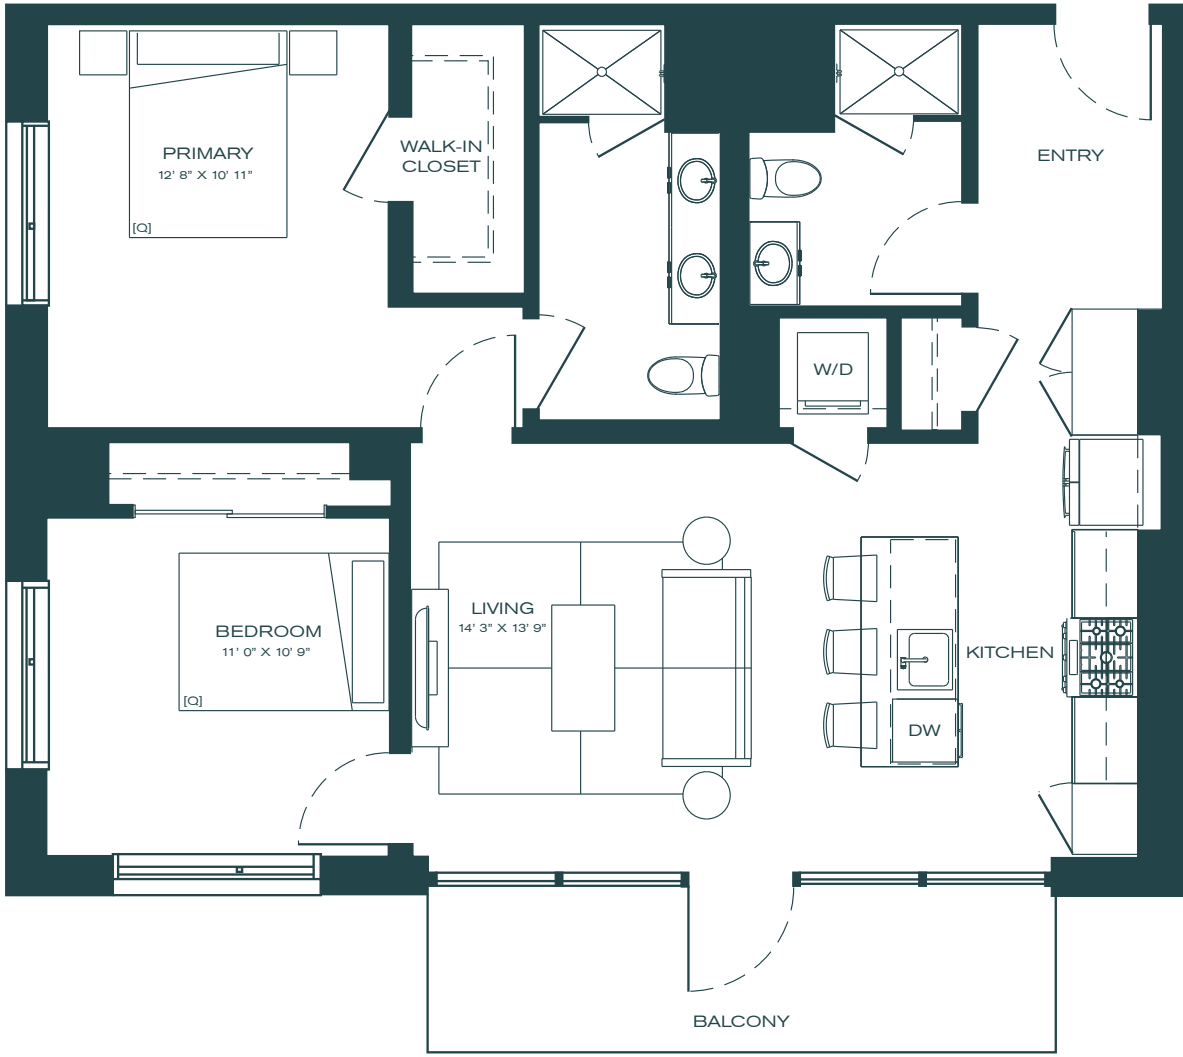

PORTER

C1

Unit

2 Bed

2 Bath

998 SF

Unit #	Rent	Move In	Notes
_____	_____	_____	_____
_____	_____	_____	_____

managed by
BOZZUTO

Floorplans are artist's rendering. All dimensions are approximate. Actual product and specifications may vary in dimension or detail. Not all features are available in every apartment. Prices and availability are subject to change.