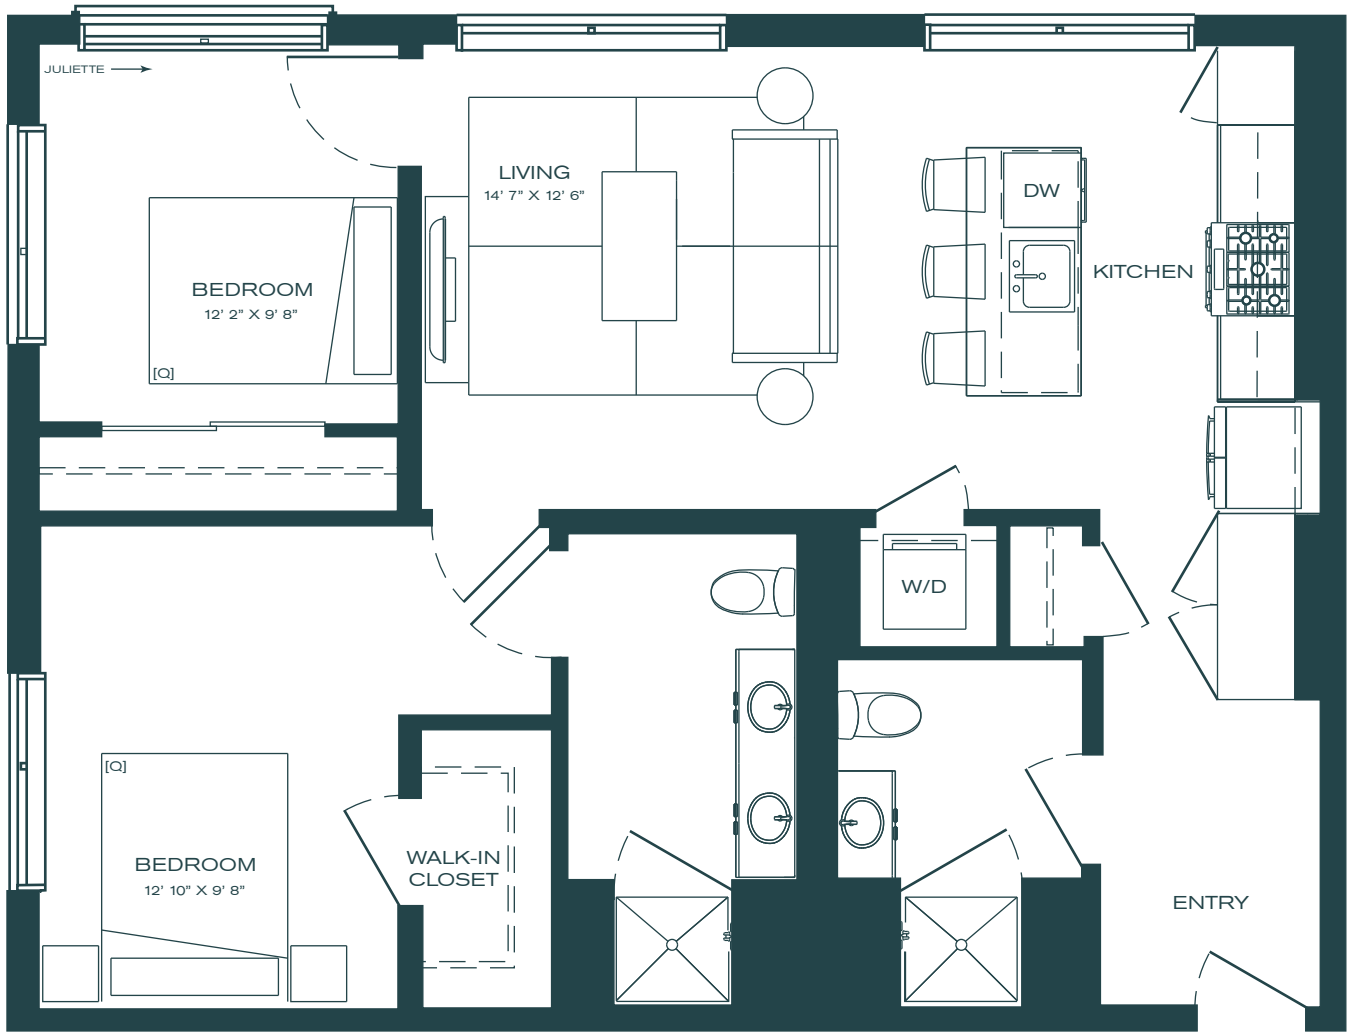

PORTER

C2.1

Unit

2 Bed

2 Bath

945 SF

Unit #	Rent	Move In	Notes
_____	_____	_____	_____
_____	_____	_____	_____

managed by
BOZZUTO

Floorplans are artist's rendering. All dimensions are approximate. Actual product and specifications may vary in dimension or detail. Not all features are available in every apartment. Prices and availability are subject to change.