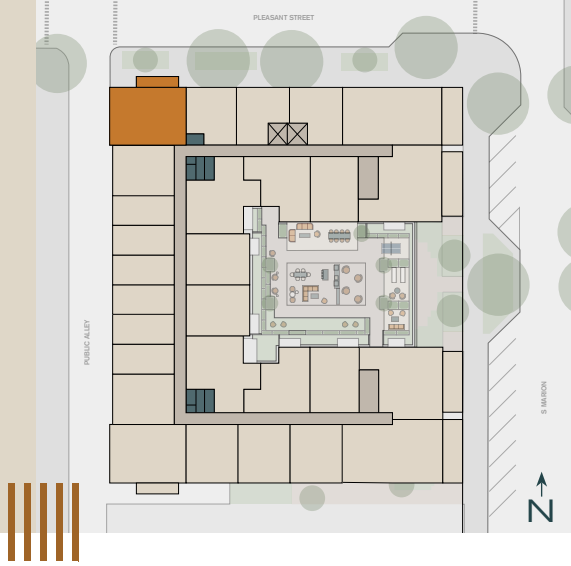

PORTER

C2.1

Unit

2 Bed

2 Bath

945 SF

Unit #	Rent	Move In	Notes
_____	_____	_____	_____
_____	_____	_____	_____

managed by
BOZZUTO

Floorplans are artist's rendering. All dimensions are approximate. Actual product and specifications may vary in dimension or detail. Not all features are available in every apartment. Prices and availability are subject to change.