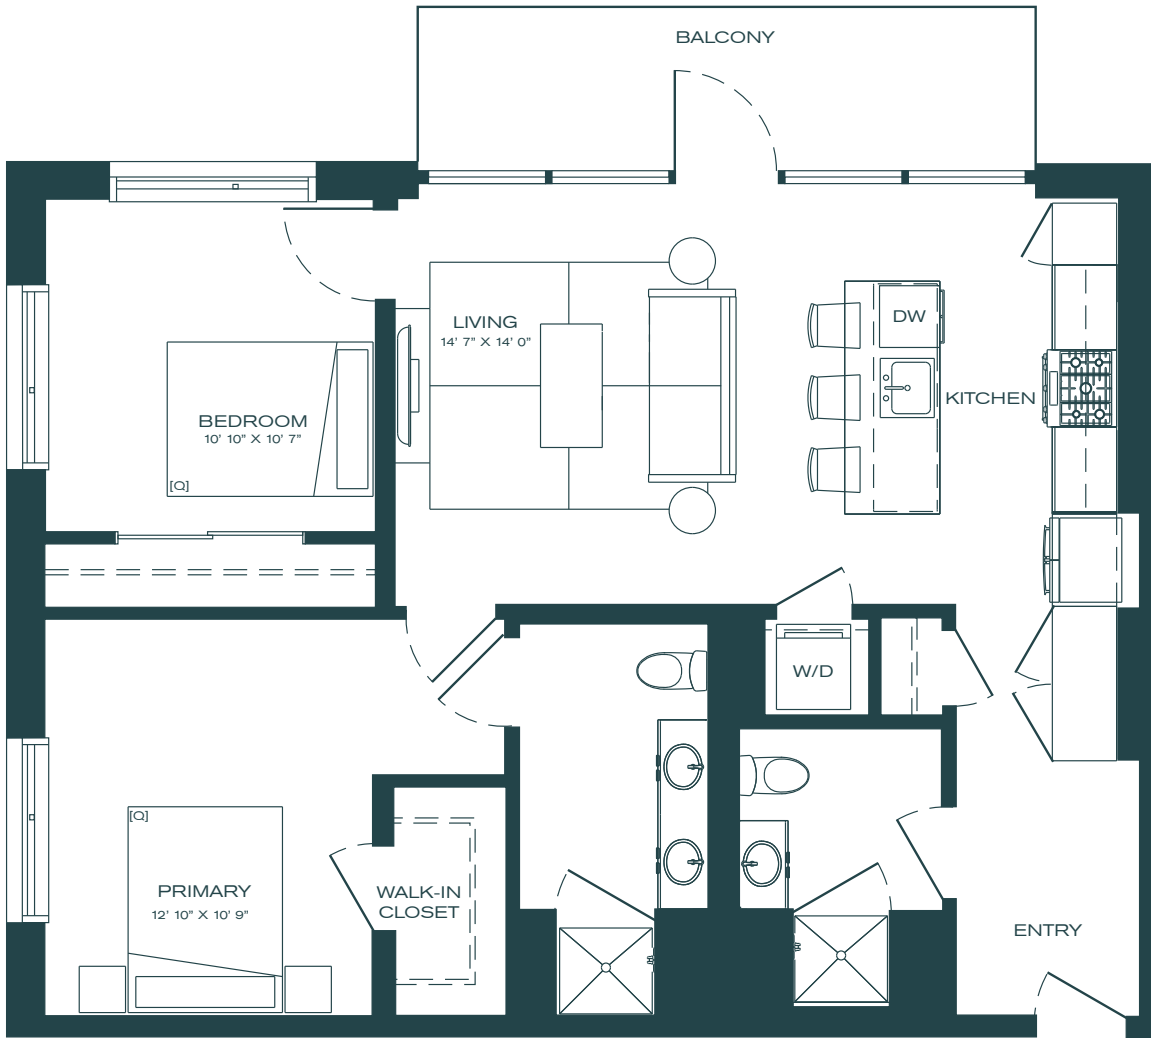

PORTER

C2

Unit

2 Bed

2 Bath

1,009 SF

Unit #	Rent	Move In	Notes
_____	_____	_____	_____
_____	_____	_____	_____

managed by
BOZZUTO

Floorplans are artist's rendering. All dimensions are approximate. Actual product and specifications may vary in dimension or detail. Not all features are available in every apartment. Prices and availability are subject to change.