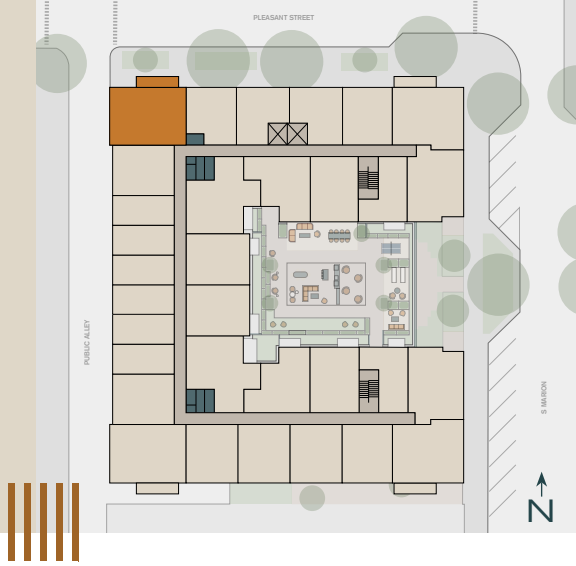

PORTER

C2

Unit

2 Bed

2 Bath

1,009 SF

Unit #	Rent	Move In	Notes
_____	_____	_____	_____
_____	_____	_____	_____

managed by
BOZZUTO

Floorplans are artist's rendering. All dimensions are approximate. Actual product and specifications may vary in dimension or detail. Not all features are available in every apartment. Prices and availability are subject to change.