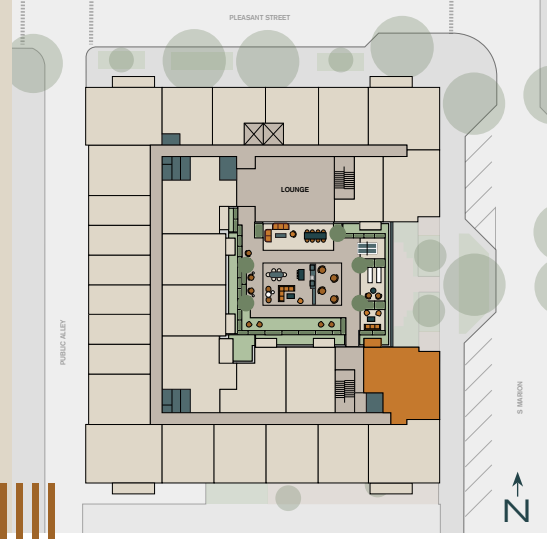

PORTER

C4

Unit

2 Bed

2 Bath

1,186 SF

Unit #	Rent	Move In	Notes
_____	_____	_____	_____
_____	_____	_____	_____

managed by
BOZZUTO

Floorplans are artist's rendering. All dimensions are approximate. Actual product and specifications may vary in dimension or detail. Not all features are available in every apartment. Prices and availability are subject to change.