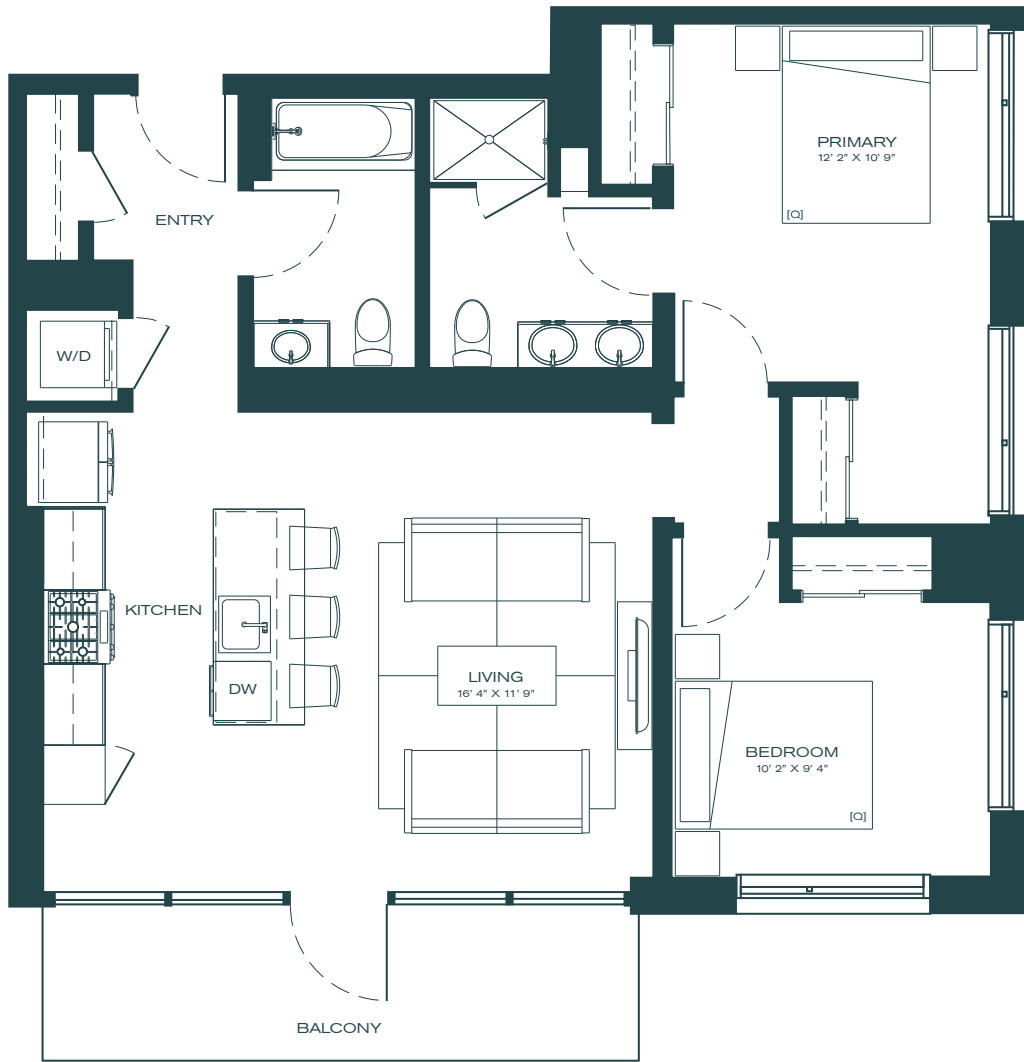

PORTER

C5

Unit

2 Bed

2 Bath

959 - 968 SF

Unit #	Rent	Move In	Notes
_____	_____	_____	_____
_____	_____	_____	_____

managed by  
**BOZZUTO**

Floorplans are artist's rendering. All dimensions are approximate. Actual product and specifications may vary in dimension or detail. Not all features are available in every apartment. Prices and availability are subject to change.