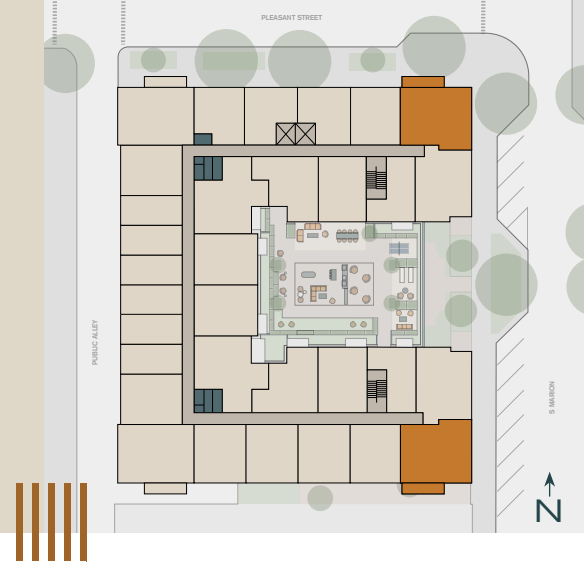

PORTER

C5

Unit

2 Bed

2 Bath

959 - 968 SF

Unit #	Rent	Move In	Notes
_____	_____	_____	_____
_____	_____	_____	_____

managed by  
**BOZZUTO**

Floorplans are artist's rendering. All dimensions are approximate. Actual product and specifications may vary in dimension or detail. Not all features are available in every apartment. Prices and availability are subject to change.