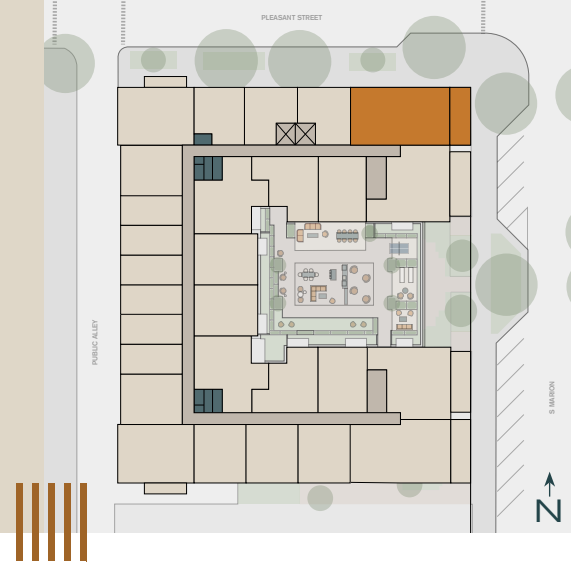

PORTER

Unit

D 1.1

3 Bed

2 Bath

1,375 SF

Unit #	Rent	Move In	Notes
_____	_____	_____	_____
_____	_____	_____	_____

managed by  
**BOZZUTO**

Floorplans are artist's rendering. All dimensions are approximate. Actual product and specifications may vary in dimension or detail. Not all features are available in every apartment. Prices and availability are subject to change.