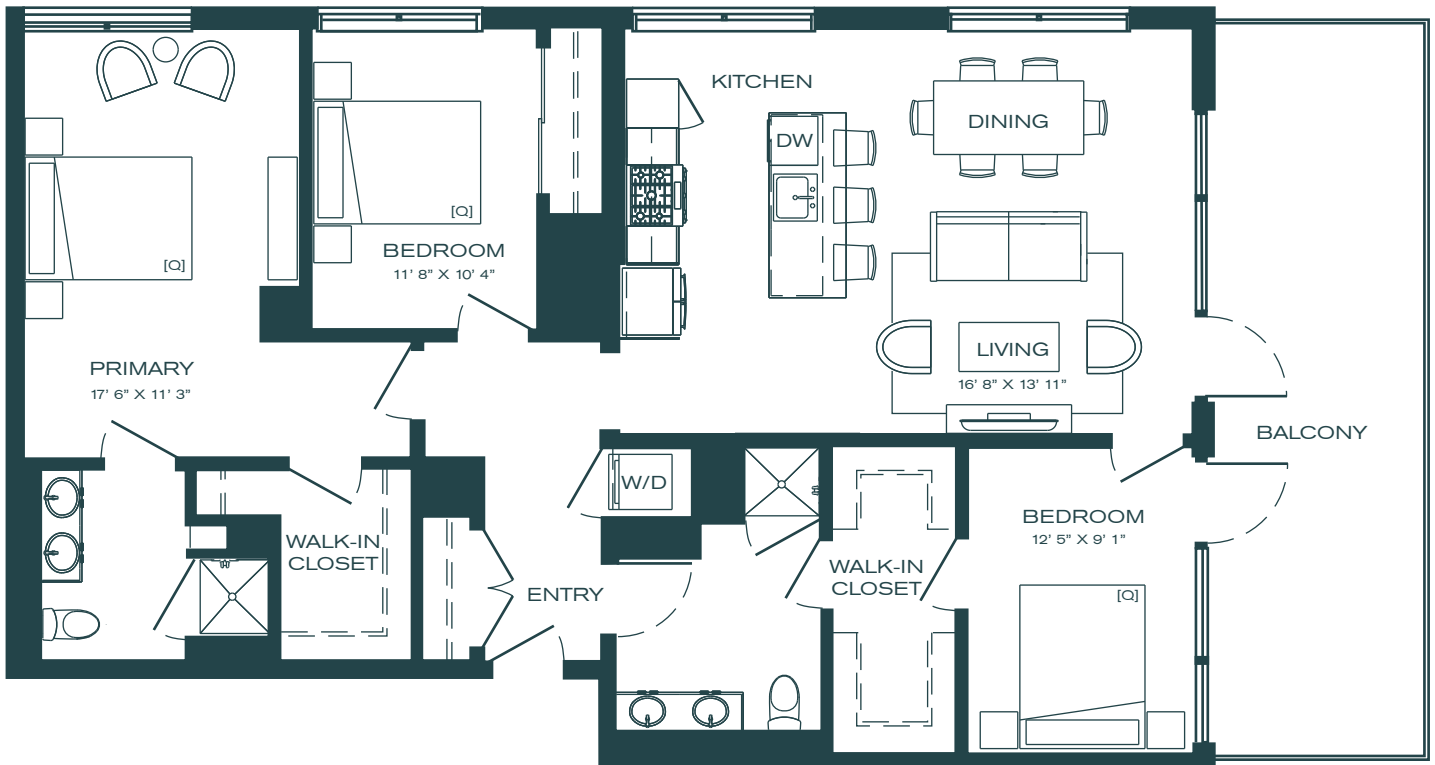

PORTER

Unit

D 1.1

3 Bed

2 Bath

1,375 SF

Unit #	Rent	Move In	Notes
_____	_____	_____	_____
_____	_____	_____	_____

managed by  
**BOZZUTO**

Floorplans are artist's rendering. All dimensions are approximate. Actual product and specifications may vary in dimension or detail. Not all features are available in every apartment. Prices and availability are subject to change.