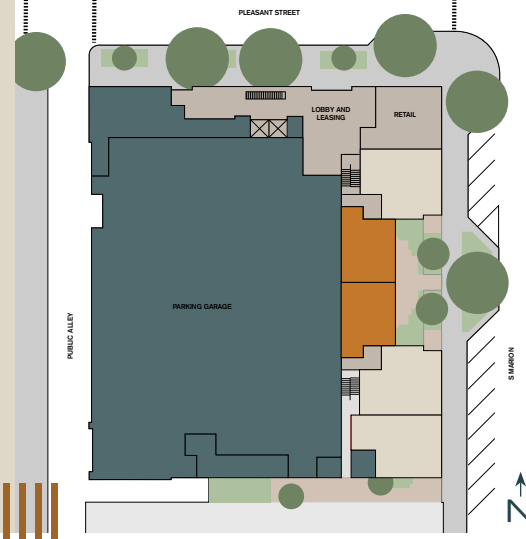

PORTER

Unit

M1

2 Bed + Den

3 Bath

1,692 SF

Unit #	Rent	Move In	Notes
_____	_____	_____	_____
_____	_____	_____	_____

managed by  
**BOZZUTO**

Floorplans are artist's rendering. All dimensions are approximate. Actual product and specifications may vary in dimension or detail. Not all features are available in every apartment. Prices and availability are subject to change.