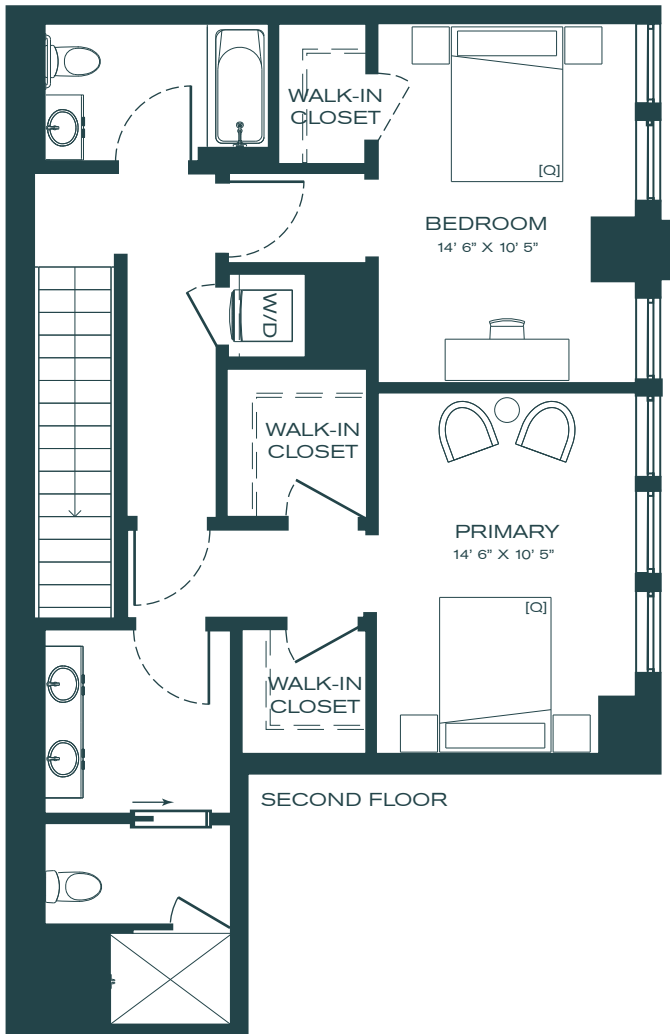

PORTER

Unit

M1

2 Bed + Den

3 Bath

1,692 SF

Unit #	Rent	Move In	Notes
_____	_____	_____	_____
_____	_____	_____	_____

managed by  
**BOZZUTO**

Floorplans are artist's rendering. All dimensions are approximate. Actual product and specifications may vary in dimension or detail. Not all features are available in every apartment. Prices and availability are subject to change.