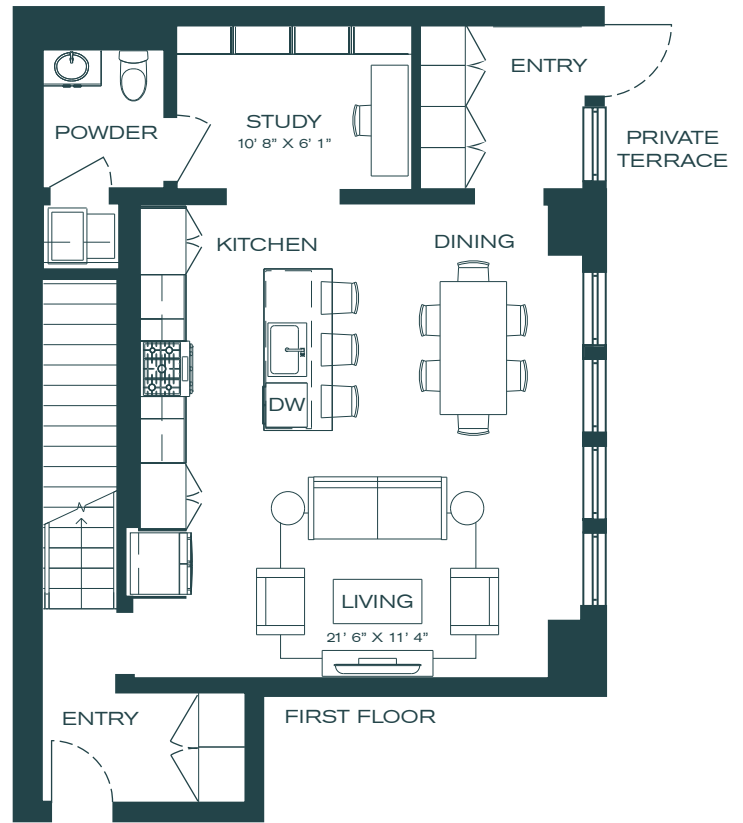

PORTER

Unit

M1

2 Bed + Den

3 Bath

1,692 SF

Unit #	Rent	Move In	Notes
_____	_____	_____	_____
_____	_____	_____	_____

managed by  
**BOZZUTO**

Floorplans are artist's rendering. All dimensions are approximate. Actual product and specifications may vary in dimension or detail. Not all features are available in every apartment. Prices and availability are subject to change.