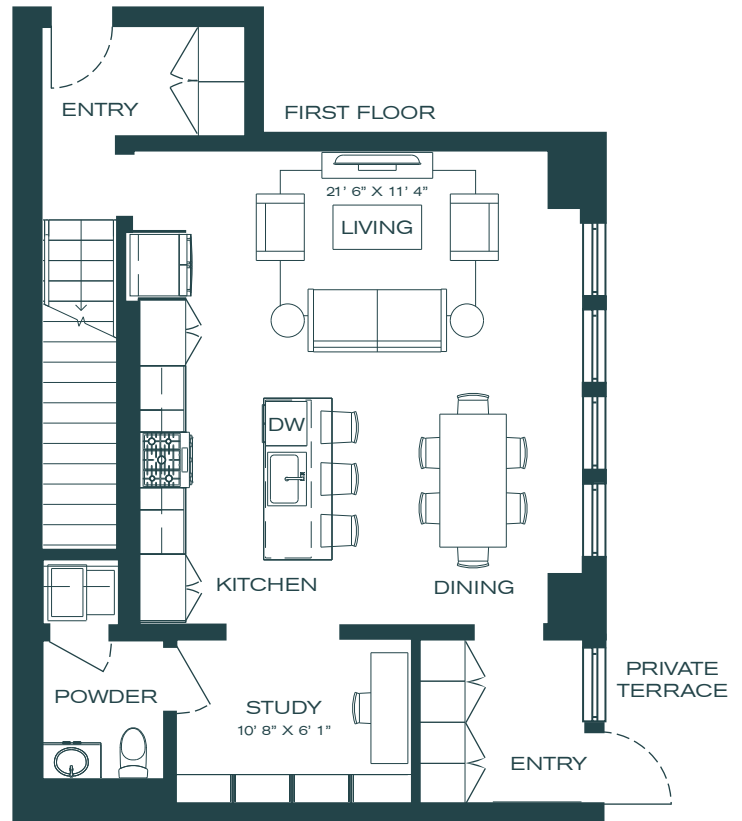

PORTER

Unit

M1N

2 Bed + Den

2.5 Bath

1,692 SF

Unit #	Rent	Move In	Notes
_____	_____	_____	_____
_____	_____	_____	_____

managed by
BOZZUTO

Floorplans are artist's rendering. All dimensions are approximate. Actual product and specifications may vary in dimension or detail. Not all features are available in every apartment. Prices and availability are subject to change.