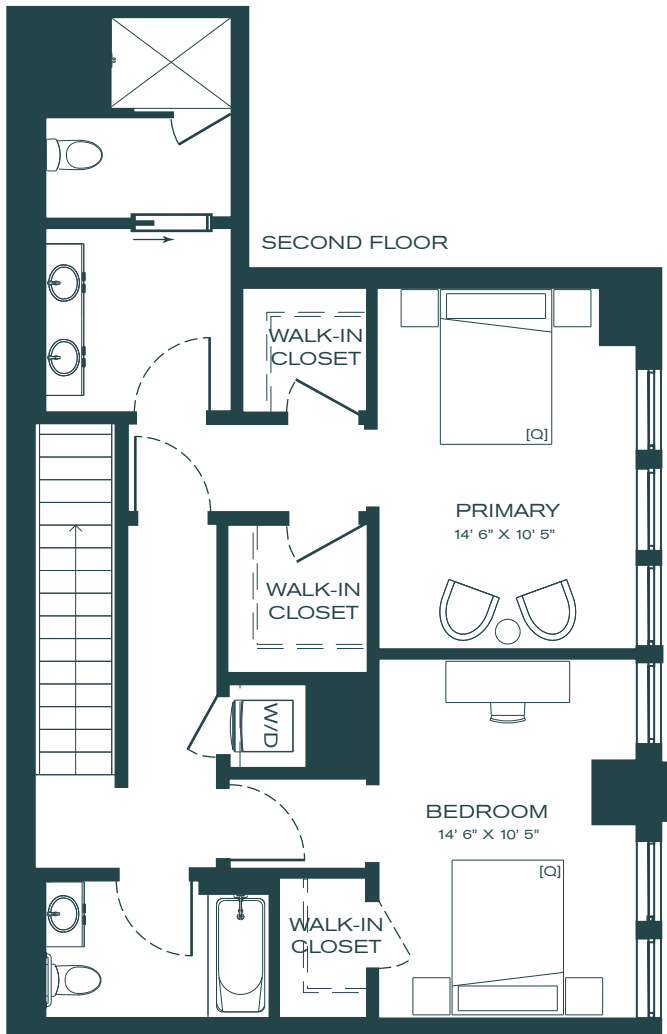

PORTER

Unit

M1N

2 Bed + Den

2.5 Bath

1,692 SF

Unit #	Rent	Move In	Notes
_____	_____	_____	_____
_____	_____	_____	_____

managed by
BOZZUTO

Floorplans are artist's rendering. All dimensions are approximate. Actual product and specifications may vary in dimension or detail. Not all features are available in every apartment. Prices and availability are subject to change.