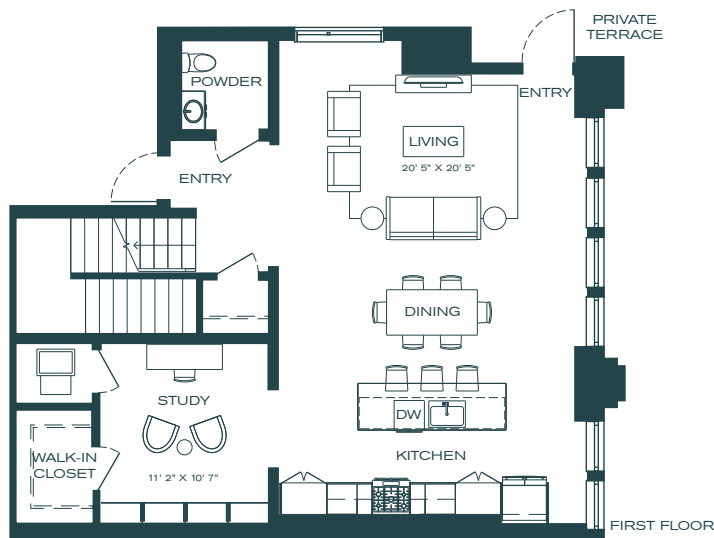

PORTER

Unit

M2

3 Bed + Den

3 Bath

2,394 SF

Unit #	Rent	Move In	Notes
_____	_____	_____	_____
_____	_____	_____	_____

managed by
BOZZUTO

Floorplans are artist's rendering. All dimensions are approximate. Actual product and specifications may vary in dimension or detail. Not all features are available in every apartment. Prices and availability are subject to change.