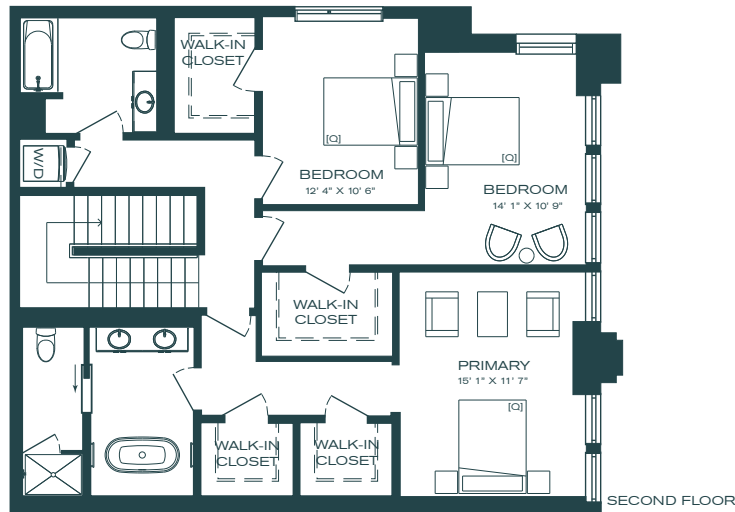

PORTER

Unit

M2

3 Bed + Den

3 Bath

2,394 SF

Unit #	Rent	Move In	Notes
_____	_____	_____	_____
_____	_____	_____	_____

managed by
BOZZUTO

Floorplans are artist's rendering. All dimensions are approximate. Actual product and specifications may vary in dimension or detail. Not all features are available in every apartment. Prices and availability are subject to change.