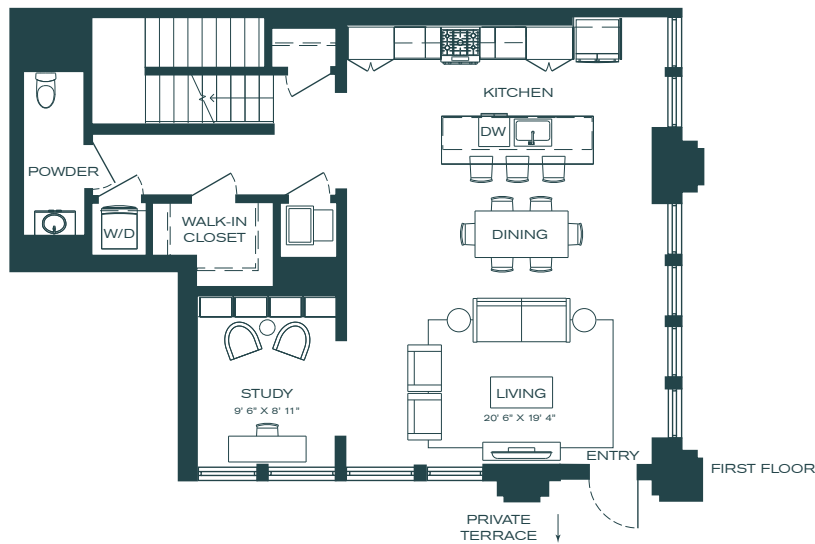

PORTER

Unit

M3

3 Bed + Den

3 Bath

2,248SF

| Unit # | Rent | Move In | Notes |
|--------|-------|---------|-------|
| _____ | _____ | _____ | _____ |
| _____ | _____ | _____ | _____ |

managed by
BOZZUTO

Floorplans are artist's rendering. All dimensions are approximate. Actual product and specifications may vary in dimension or detail. Not all features are available in every apartment. Prices and availability are subject to change.