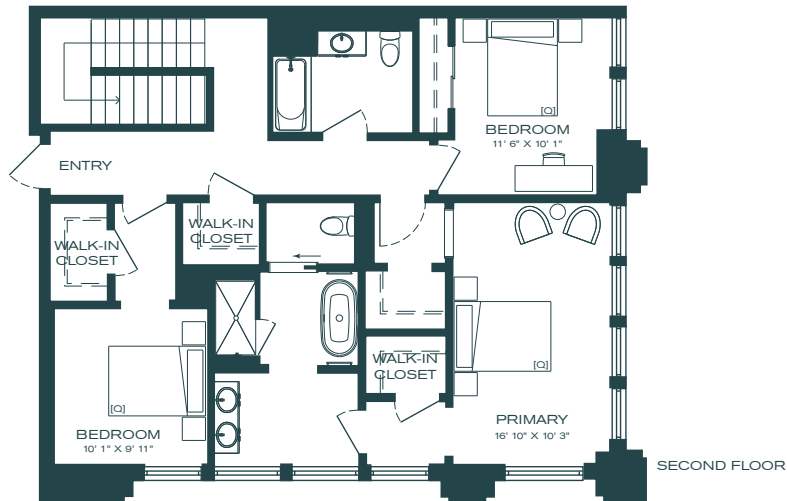

PORTER

Unit

M3

3 Bed + Den

3 Bath

2,248SF

| Unit # | Rent | Move In | Notes |
|--------|-------|---------|-------|
| _____ | _____ | _____ | _____ |
| _____ | _____ | _____ | _____ |

managed by
BOZZUTO

Floorplans are artist's rendering. All dimensions are approximate. Actual product and specifications may vary in dimension or detail. Not all features are available in every apartment. Prices and availability are subject to change.